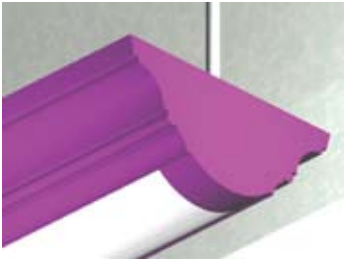

4.35 x 10/SCL DIP

Lighting: Direct/Indirect
Mounting: Pendant or Cable
Length: Stocked up to 8'
Connectors: Consult Factory
Diffuser: DR Acrylic Lens
Finish: Mill Finish
Options: Consult Factory