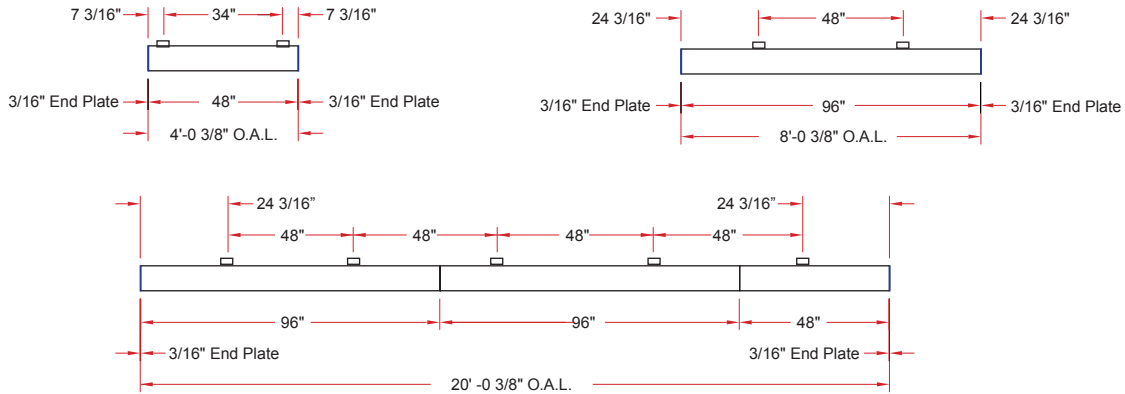

9/RND DW

Lighting: Direct
Mounting: Wall
Length: Stocked up to 8'
Connectors: Consult Factory
Diffuser: DR Acrylic Lens or Baffle
Finish: Sand Finish
Options: Consult Factory

9/RND IW

Lighting: Indirect
Mounting: Wall
Length: Stocked up to 8'
Connectors: Consult Factory
Diffuser: DR Acrylic Lens
Finish: Sand Finish
Options: Consult Factory