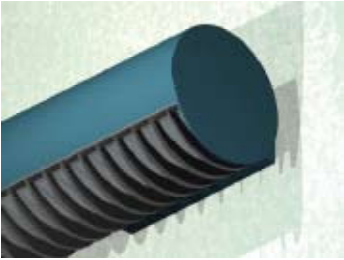

9/RND DW

Lighting: Direct
Mounting: Wall
Length: Stocked up to 8'
Connectors: Consult Factory
Diffuser: DR Acrylic Lens or Baffle
Finish: Sand Finish
Options: Consult Factory

9/RND IW

Lighting: Indirect
Mounting: Wall
Length: Stocked up to 8'
Connectors: Consult Factory
Diffuser: DR Acrylic Lens
Finish: Sand Finish
Options: Consult Factory