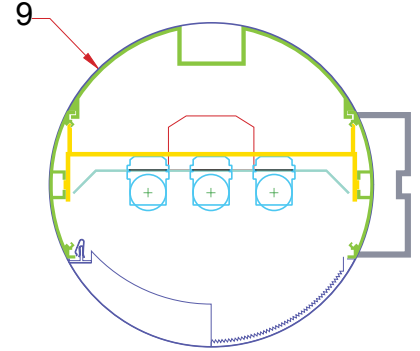

9/RND DW

Lighting: Direct
Mounting: Wall
Length: Stocked up to 8'
Connectors: Consult Factory
Diffuser: DR Acrylic Lens or Baffle
Finish: Sand Finish
Options: Consult Factory

9/RND IW

Lighting: Indirect
Mounting: Wall
Length: Stocked up to 8'
Connectors: Consult Factory
Diffuser: DR Acrylic Lens
Finish: Sand Finish
Options: Consult Factory