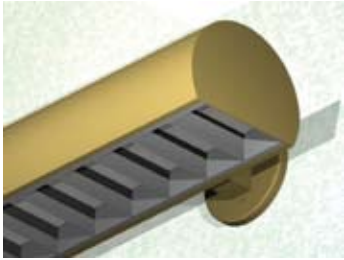

7/RND DW

Lighting: Direct
Mounting: Wall
Length: Stocked up to 8'
Connectors: Consult Factory
Diffuser: Parabolic Aluminum Louver
Finish: Sand Finish
Options: Consult Factory

7/RND IW

Lighting: Indirect
Mounting: Wall
Length: Stocked up to 8'
Connectors: Consult Factory
Diffuser: None
Finish: Sand Finish
Options: Consult Factory