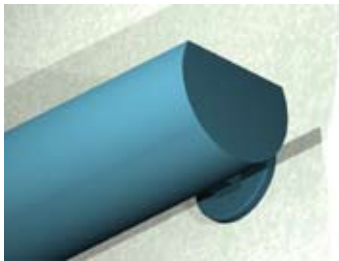

7/RND DW

Lighting: Direct
Mounting: Wall
Length: Stocked up to 8'
Connectors: Consult Factory
Diffuser: Parabolic Aluminum Louver
Finish: Sand Finish
Options: Consult Factory

7/RND IW

Lighting: Indirect
Mounting: Wall
Length: Stocked up to 8'
Connectors: Consult Factory
Diffuser: None
Finish: Sand Finish
Options: Consult Factory