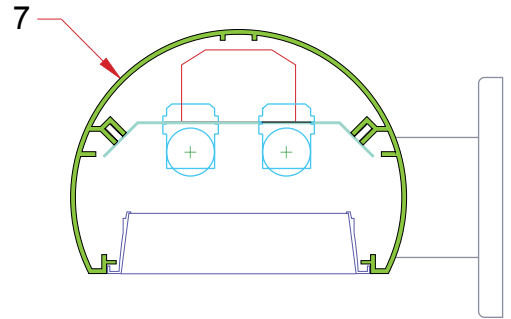

7/RND DW

Lighting: Direct
Mounting: Wall
Length: Stocked up to 8'
Connectors: Consult Factory
Diffuser: Parabolic Aluminum Louver
Finish: Sand Finish
Options: Consult Factory

7/RND IW

Lighting: Indirect
Mounting: Wall
Length: Stocked up to 8'
Connectors: Consult Factory
Diffuser: None
Finish: Sand Finish
Options: Consult Factory