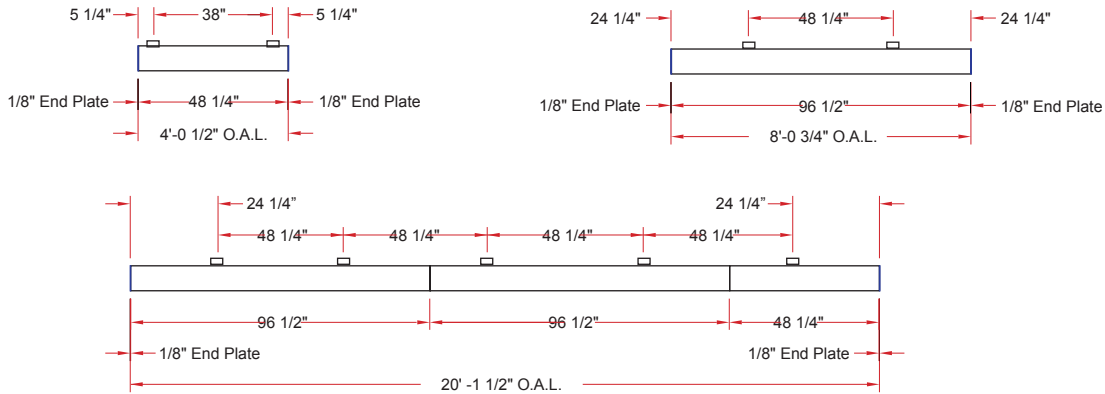

7/RND DW

Lighting: Direct
Mounting: Wall
Length: Stocked up to 8'
Connectors: Consult Factory
Diffuser: Parabolic Aluminum Louver
Finish: Sand Finish
Options: Consult Factory

7/RND IW

Lighting: Indirect
Mounting: Wall
Length: Stocked up to 8'
Connectors: Consult Factory
Diffuser: None
Finish: Sand Finish
Options: Consult Factory