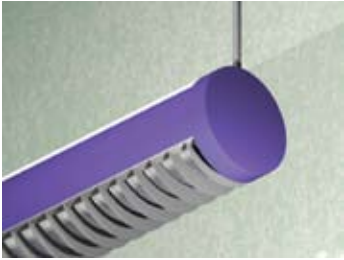

# 7/RND-R DIP

**Lighting:** Direct/Indirect  
**Mounting:** Pendant or Cable  
**Length:** Stocked up to 8'  
**Connectors:** Consult Factory  
**Diffuser:** DR Acrylic Lens or Baffle  
**Finish:** Sand Finish  
**Options:** Consult Factory

# 7/RND-R DIW

**Lighting:** Direct/Indirect  
**Mounting:** Wall  
**Length:** Stocked up to 8'  
**Connectors:** Consult Factory  
**Diffuser:** DR Acrylic Lens or Baffle  
**Finish:** Sand Finish  
**Options:** Consult Factory