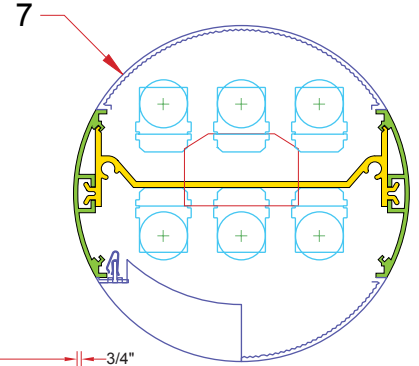

# 7/RND-R DIP

**Lighting:** Direct/Indirect  
**Mounting:** Pendant or Cable  
**Length:** Stocked up to 8'  
**Connectors:** Consult Factory  
**Diffuser:** DR Acrylic Lens or Baffle  
**Finish:** Sand Finish  
**Options:** Consult Factory

# 7/RND-R DIW

**Lighting:** Direct/Indirect  
**Mounting:** Wall  
**Length:** Stocked up to 8'  
**Connectors:** Consult Factory  
**Diffuser:** DR Acrylic Lens or Baffle  
**Finish:** Sand Finish  
**Options:** Consult Factory