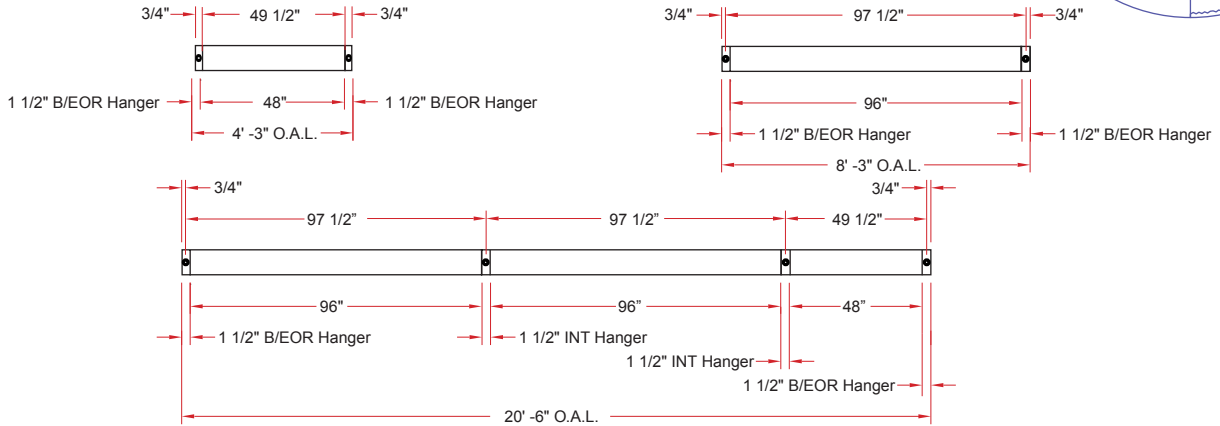

# 7/RND-R DIP

**Lighting:** Direct/Indirect  
**Mounting:** Pendant or Cable  
**Length:** Stocked up to 8'  
**Connectors:** Consult Factory  
**Diffuser:** DR Acrylic Lens or Baffle  
**Finish:** Sand Finish  
**Options:** Consult Factory

# 7/RND-R DIW

**Lighting:** Direct/Indirect  
**Mounting:** Wall  
**Length:** Stocked up to 8'  
**Connectors:** Consult Factory  
**Diffuser:** DR Acrylic Lens or Baffle  
**Finish:** Sand Finish  
**Options:** Consult Factory