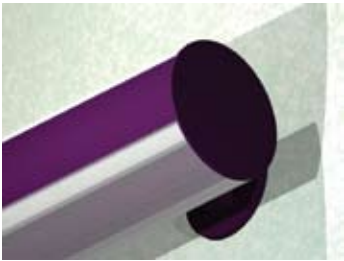

# 7/RND-R DIP

**Lighting:** Direct/Indirect  
**Mounting:** Pendant or Cable  
**Length:** Stocked up to 8'  
**Connectors:** Consult Factory  
**Diffuser:** DR Acrylic Lens or Baffle  
**Finish:** Sand Finish  
**Options:** Consult Factory

# 7/RND-R DIW

**Lighting:** Direct/Indirect  
**Mounting:** Wall  
**Length:** Stocked up to 8'  
**Connectors:** Consult Factory  
**Diffuser:** DR Acrylic Lens or Baffle  
**Finish:** Sand Finish  
**Options:** Consult Factory