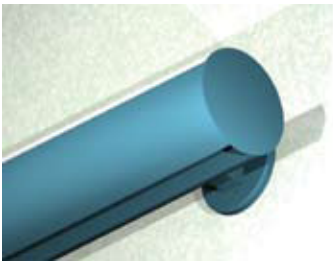

# 6/TRK DW

**Lighting:** Direct  
**Mounting:** Wall  
**Length:** Stocked up to 8'  
**Connectors:** Consult Factory  
**Diffuser:** DR Acrylic Lens or Baffle  
**Finish:** Sand Finish  
**Options:** Consult Factory

# 6/TRK IW

**Lighting:** Indirect  
**Mounting:** Wall  
**Length:** Stocked up to 8'  
**Connectors:** Consult Factory  
**Diffuser:** DR Acrylic Lens  
**Finish:** Sand Finish  
**Options:** Consult Factory