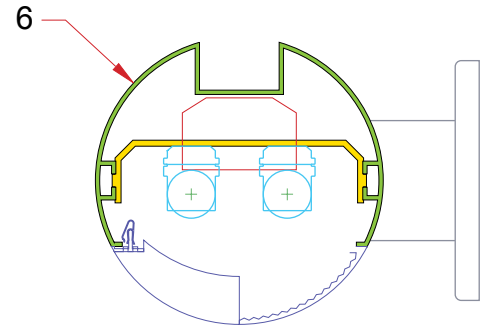

# 6/TRK DW

**Lighting:** Direct  
**Mounting:** Wall  
**Length:** Stocked up to 8'  
**Connectors:** Consult Factory  
**Diffuser:** DR Acrylic Lens or Baffle  
**Finish:** Sand Finish  
**Options:** Consult Factory

# 6/TRK IW

**Lighting:** Indirect  
**Mounting:** Wall  
**Length:** Stocked up to 8'  
**Connectors:** Consult Factory  
**Diffuser:** DR Acrylic Lens  
**Finish:** Sand Finish  
**Options:** Consult Factory