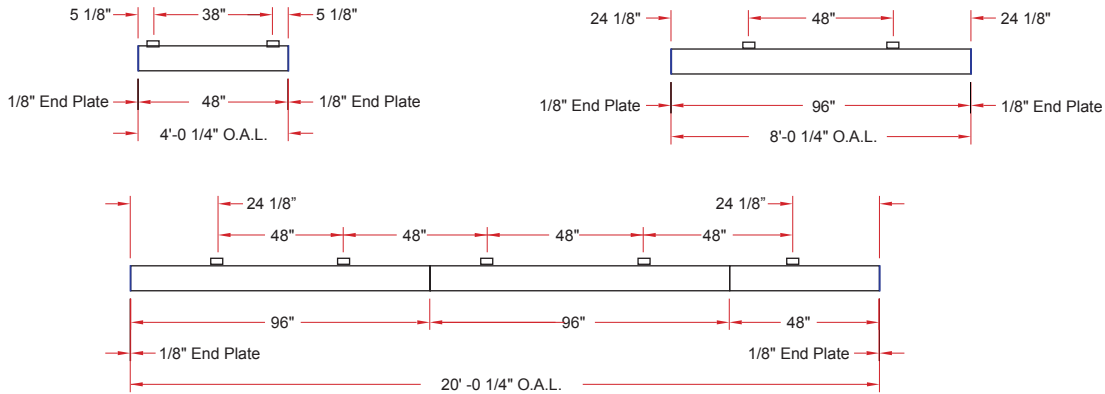

# 6/TRK DW

**Lighting:** Direct  
**Mounting:** Wall  
**Length:** Stocked up to 8'  
**Connectors:** Consult Factory  
**Diffuser:** DR Acrylic Lens or Baffle  
**Finish:** Sand Finish  
**Options:** Consult Factory

# 6/TRK IW

**Lighting:** Indirect  
**Mounting:** Wall  
**Length:** Stocked up to 8'  
**Connectors:** Consult Factory  
**Diffuser:** DR Acrylic Lens  
**Finish:** Sand Finish  
**Options:** Consult Factory