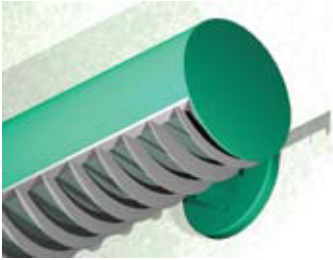

# 6/TRK DW

**Lighting:** Direct  
**Mounting:** Wall  
**Length:** Stocked up to 8'  
**Connectors:** Consult Factory  
**Diffuser:** DR Acrylic Lens or Baffle  
**Finish:** Sand Finish  
**Options:** Consult Factory

# 6/TRK IW

**Lighting:** Indirect  
**Mounting:** Wall  
**Length:** Stocked up to 8'  
**Connectors:** Consult Factory  
**Diffuser:** DR Acrylic Lens  
**Finish:** Sand Finish  
**Options:** Consult Factory