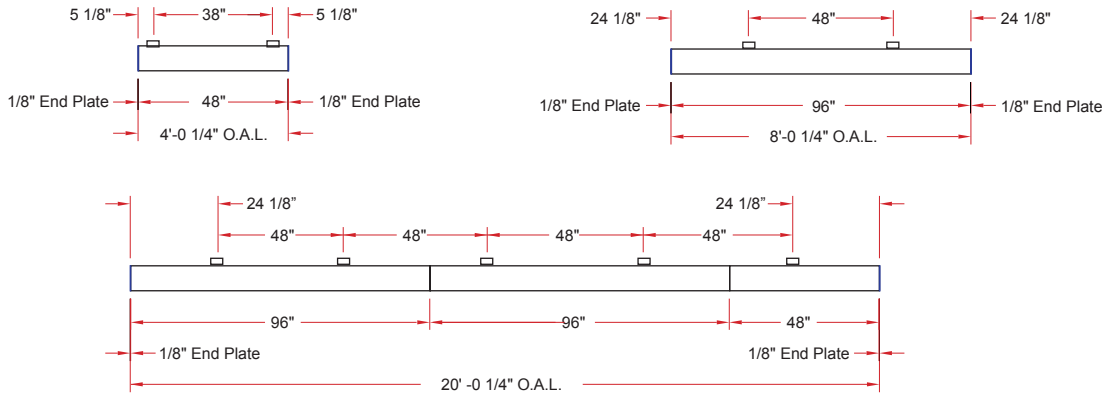

6/RND DW

Lighting: Direct
Mounting: Wall
Length: Stocked up to 8'
Connectors: Consult Factory
Diffuser: DR Acrylic Lens or Baffle
Finish: Sand Finish
Options: Consult Factory

6/RND IW

Lighting: Indirect
Mounting: Wall
Length: Stocked up to 8'
Connectors: Consult Factory
Diffuser: DR Acrylic Lens
Finish: Sand Finish
Options: Consult Factory