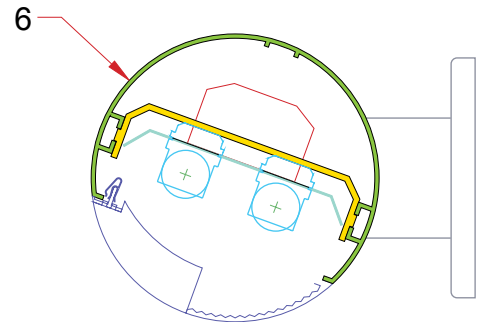

6/RND DW

Lighting: Direct
Mounting: Wall
Length: Stocked up to 8'
Connectors: Consult Factory
Diffuser: DR Acrylic Lens or Baffle
Finish: Sand Finish
Options: Consult Factory

6/RND IW

Lighting: Indirect
Mounting: Wall
Length: Stocked up to 8'
Connectors: Consult Factory
Diffuser: DR Acrylic Lens
Finish: Sand Finish
Options: Consult Factory