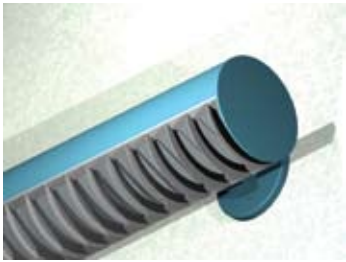

6/RND DW

Lighting: Direct
Mounting: Wall
Length: Stocked up to 8'
Connectors: Consult Factory
Diffuser: DR Acrylic Lens or Baffle
Finish: Sand Finish
Options: Consult Factory

6/RND IW

Lighting: Indirect
Mounting: Wall
Length: Stocked up to 8'
Connectors: Consult Factory
Diffuser: DR Acrylic Lens
Finish: Sand Finish
Options: Consult Factory