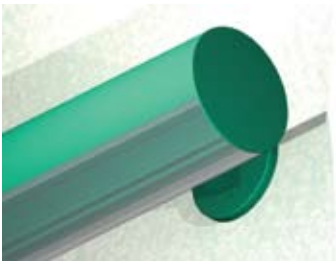

6/RND DIP

Lighting: Direct/Indirect
Mounting: Pendant or Cable
Length: Stocked up to 8'
Connectors: Consult Factory
Diffuser: DR Acrylic Lens or Baffle
Finish: Sand Finish
Options: Consult Factory

6/RND DIW

Lighting: Direct/Indirect
Mounting: Wall
Length: Stocked up to 8'
Connectors: Consult Factory
Diffuser: Acrylic Lens or Baffle
Finish: Sand Finish
Options: Consult Factory