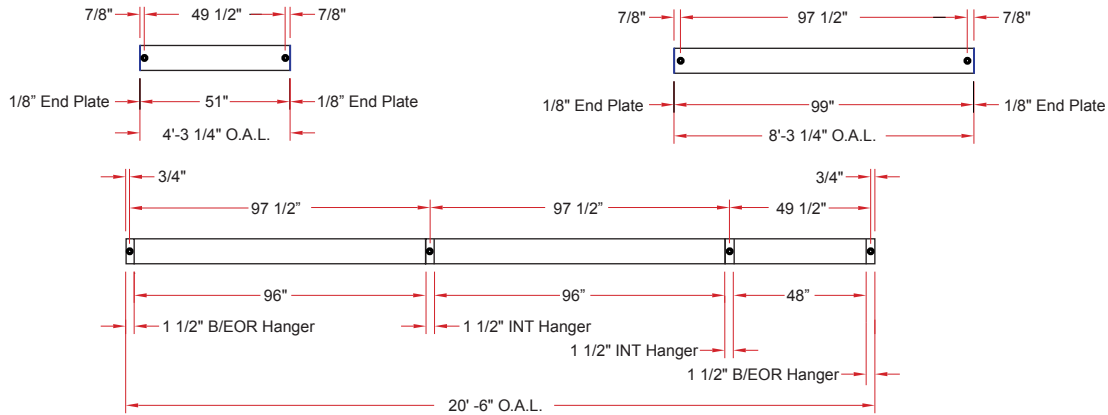

6/RND DIP

Lighting: Direct/Indirect
Mounting: Pendant or Cable
Length: Stocked up to 8'
Connectors: Consult Factory
Diffuser: DR Acrylic Lens or Baffle
Finish: Sand Finish
Options: Consult Factory

6/RND DIW

Lighting: Direct/Indirect
Mounting: Wall
Length: Stocked up to 8'
Connectors: Consult Factory
Diffuser: Acrylic Lens or Baffle
Finish: Sand Finish
Options: Consult Factory