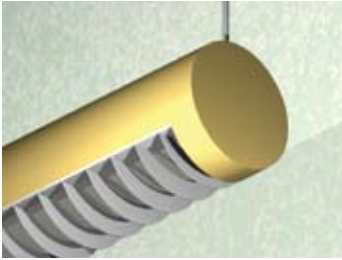

6/RND DIP

Lighting: Direct/Indirect
Mounting: Pendant or Cable
Length: Stocked up to 8'
Connectors: Consult Factory
Diffuser: DR Acrylic Lens or Baffle
Finish: Sand Finish
Options: Consult Factory

6/RND DIW

Lighting: Direct/Indirect
Mounting: Wall
Length: Stocked up to 8'
Connectors: Consult Factory
Diffuser: Acrylic Lens or Baffle
Finish: Sand Finish
Options: Consult Factory