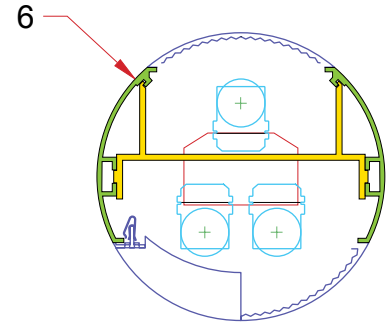

6/RND DIP

Lighting: Direct/Indirect
Mounting: Pendant or Cable
Length: Stocked up to 8'
Connectors: Consult Factory
Diffuser: DR Acrylic Lens or Baffle
Finish: Sand Finish
Options: Consult Factory

6/RND DIW

Lighting: Direct/Indirect
Mounting: Wall
Length: Stocked up to 8'
Connectors: Consult Factory
Diffuser: Acrylic Lens or Baffle
Finish: Sand Finish
Options: Consult Factory