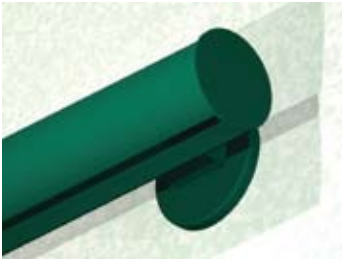

4/TRK DW

Lighting: Direct
Mounting: Wall
Length: Stocked up to 8'
Connectors: Consult Factory
Diffuser: DR Acrylic Lens or Baffle
Finish: Sand Finish
Options: Consult Factory

4/TRK IW

Lighting: Indirect
Mounting: Wall
Length: Stocked up to 8'
Connectors: Consult Factory
Diffuser: DR Acrylic Lens
Finish: Sand Finish
Options: Consult Factory