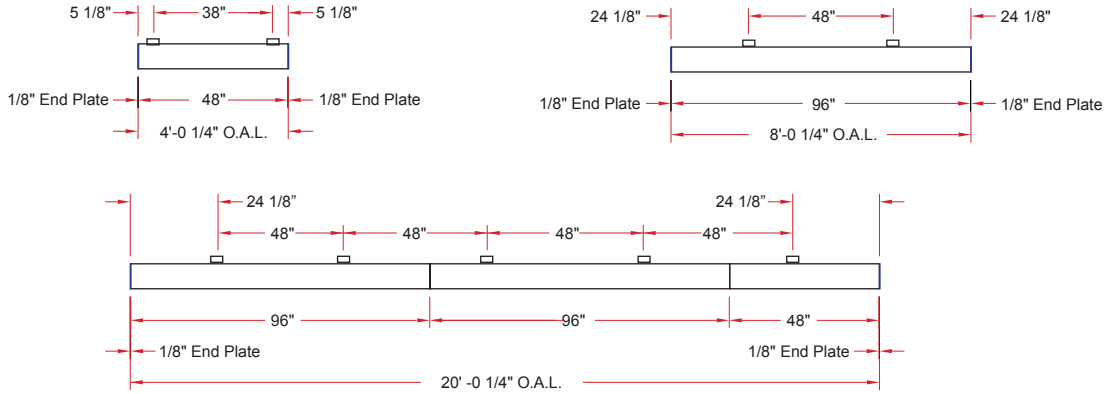

4/TRK DW

Lighting: Direct
Mounting: Wall
Length: Stocked up to 8'
Connectors: Consult Factory
Diffuser: DR Acrylic Lens or Baffle
Finish: Sand Finish
Options: Consult Factory

4/TRK IW

Lighting: Indirect
Mounting: Wall
Length: Stocked up to 8'
Connectors: Consult Factory
Diffuser: DR Acrylic Lens
Finish: Sand Finish
Options: Consult Factory