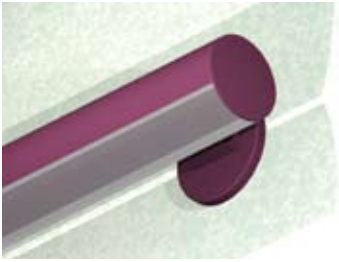

4/TRK DW

Lighting: Direct
Mounting: Wall
Length: Stocked up to 8'
Connectors: Consult Factory
Diffuser: DR Acrylic Lens or Baffle
Finish: Sand Finish
Options: Consult Factory

4/TRK IW

Lighting: Indirect
Mounting: Wall
Length: Stocked up to 8'
Connectors: Consult Factory
Diffuser: DR Acrylic Lens
Finish: Sand Finish
Options: Consult Factory