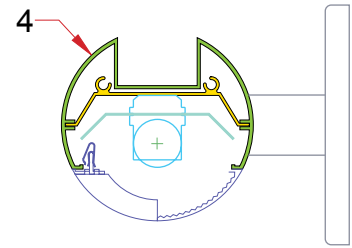

4/TRK DW

Lighting: Direct
Mounting: Wall
Length: Stocked up to 8'
Connectors: Consult Factory
Diffuser: DR Acrylic Lens or Baffle
Finish: Sand Finish
Options: Consult Factory

4/TRK IW

Lighting: Indirect
Mounting: Wall
Length: Stocked up to 8'
Connectors: Consult Factory
Diffuser: DR Acrylic Lens
Finish: Sand Finish
Options: Consult Factory