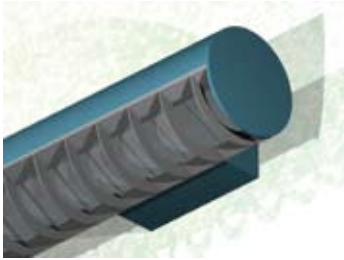

4/RND DW

Lighting: Direct
Mounting: Wall
Length: Stocked up to 8'
Connectors: Consult Factory
Diffuser: DR Acrylic Lens or Baffle
Finish: Sand Finish
Options: Consult Factory

4/RND IW

Lighting: Indirect
Mounting: Wall
Length: Stocked up to 8'
Connectors: Consult Factory
Diffuser: DR Acrylic Lens
Finish: Sand Finish
Options: Consult Factory