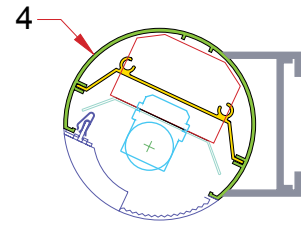

4/RND DW

Lighting: Direct
Mounting: Wall
Length: Stocked up to 8'
Connectors: Consult Factory
Diffuser: DR Acrylic Lens or Baffle
Finish: Sand Finish
Options: Consult Factory

4/RND IW

Lighting: Indirect
Mounting: Wall
Length: Stocked up to 8'
Connectors: Consult Factory
Diffuser: DR Acrylic Lens
Finish: Sand Finish
Options: Consult Factory