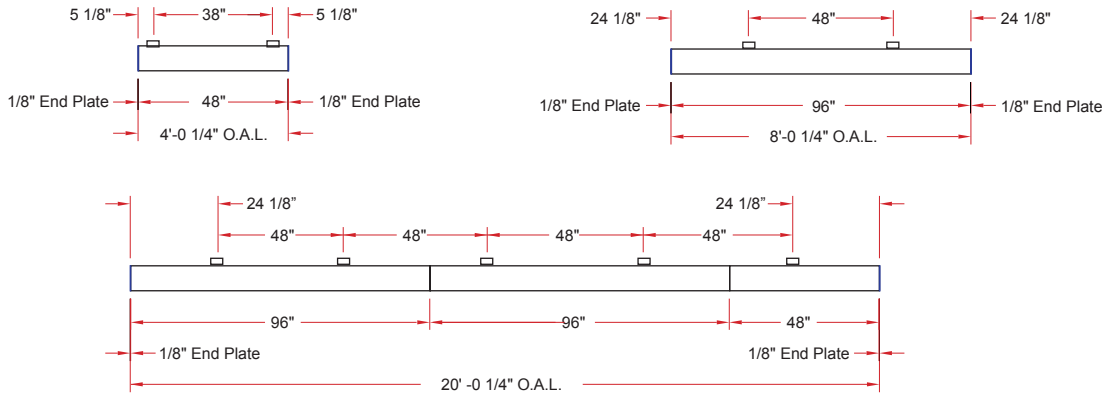

4/RND DW

Lighting: Direct
Mounting: Wall
Length: Stocked up to 8'
Connectors: Consult Factory
Diffuser: DR Acrylic Lens or Baffle
Finish: Sand Finish
Options: Consult Factory

4/RND IW

Lighting: Indirect
Mounting: Wall
Length: Stocked up to 8'
Connectors: Consult Factory
Diffuser: DR Acrylic Lens
Finish: Sand Finish
Options: Consult Factory