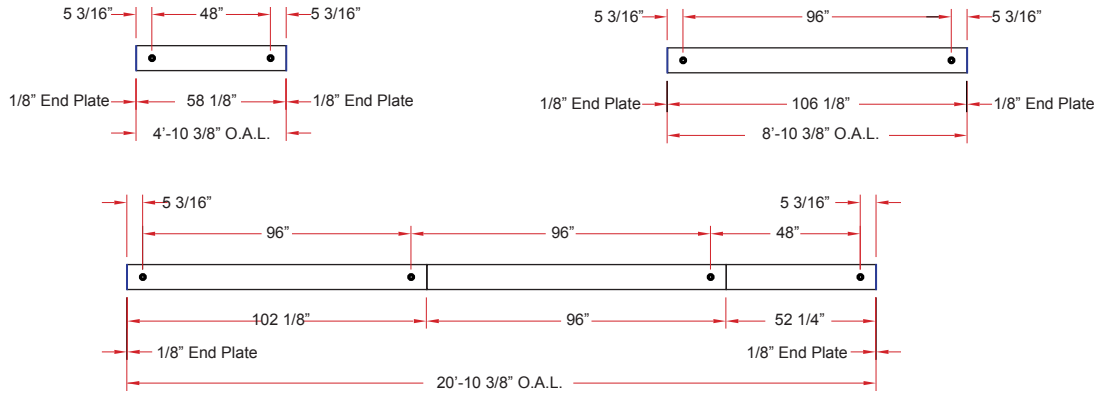

# 2 x 9/RND IP

**Lighting:** Indirect  
**Mounting:** Pendant or Cable  
**Length:** Stocked up to 8'  
**Connectors:** Consult Factory  
**Diffuser:** None  
**Finish:** Sand Finish  
**Options:** Consult Factory

## Options