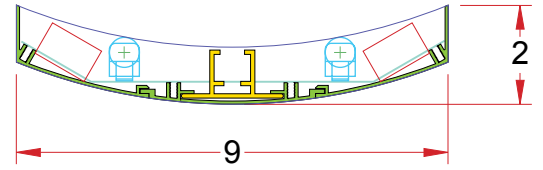

# 2 x 9/RND IP

**Lighting:** Indirect  
**Mounting:** Pendant or Cable  
**Length:** Stocked up to 8'  
**Connectors:** Consult Factory  
**Diffuser:** None  
**Finish:** Sand Finish  
**Options:** Consult Factory