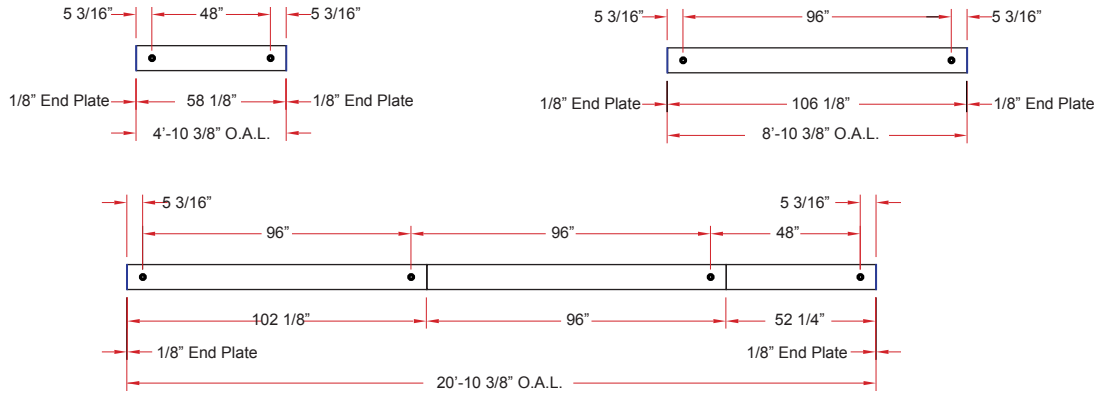

2 x 9/RND DIP-UL

Lighting: Direct/Indirect
Mounting: Pendant or Cable
Length: Stocked up to 8'
Connectors: Consult Factory
Diffuser: DR Acrylic Lens
Finish: Sand Finish
Options: Consult Factory

Options