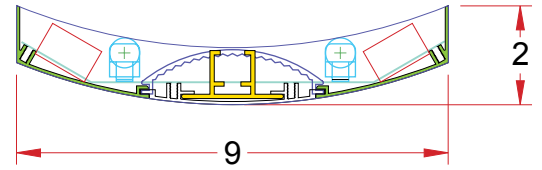

2 x 9/RND DIP-UL

Lighting: Direct/Indirect
Mounting: Pendant or Cable
Length: Stocked up to 8'
Connectors: Consult Factory
Diffuser: DR Acrylic Lens
Finish: Sand Finish
Options: Consult Factory

Options