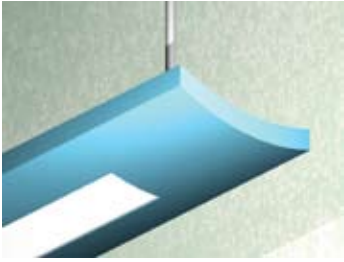

2 x 9/RND DIP-UL

Lighting: Direct/Indirect
Mounting: Pendant or Cable
Length: Stocked up to 8'
Connectors: Consult Factory
Diffuser: DR Acrylic Lens
Finish: Sand Finish
Options: Consult Factory

Options