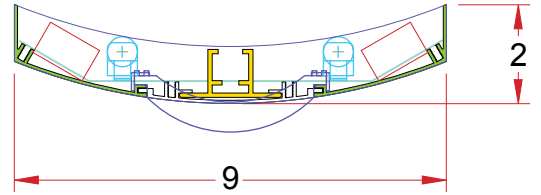

# 2 x 9/RND DIP-B

**Lighting:** Direct/Indirect  
**Mounting:** Pendant or Cable  
**Length:** Stocked up to 8'  
**Connectors:** Consult Factory  
**Diffuser:** Baffle  
**Finish:** Sand Finish  
**Options:** Consult Factory