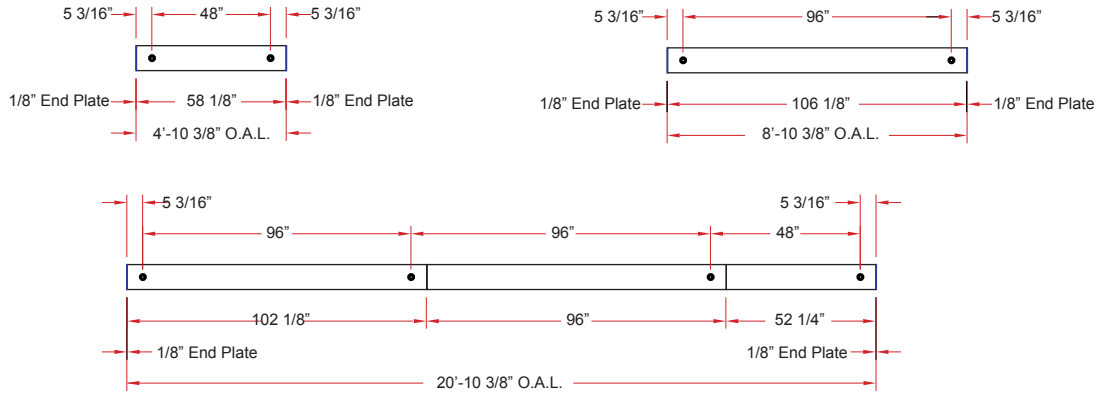

# 2 x 9/RND DIP-B

**Lighting:** Direct/Indirect  
**Mounting:** Pendant or Cable  
**Length:** Stocked up to 8'  
**Connectors:** Consult Factory  
**Diffuser:** Baffle  
**Finish:** Sand Finish  
**Options:** Consult Factory

## Options