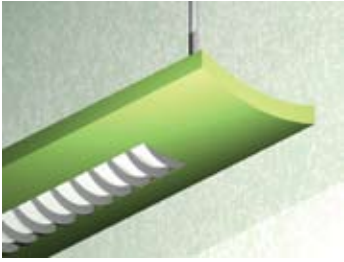

# 2 x 9/RND DIP-B

**Lighting:** Direct/Indirect  
**Mounting:** Pendant or Cable  
**Length:** Stocked up to 8'  
**Connectors:** Consult Factory  
**Diffuser:** Baffle  
**Finish:** Sand Finish  
**Options:** Consult Factory