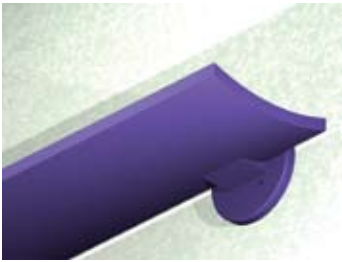

# 1.3 x 7.25/RND IW

**Lighting:** Indirect  
**Mounting:** Wall  
**Length:** Stocked up to 8'  
**Connectors:** Consult Factory  
**Diffuser:** None  
**Finish:** Sand Finish  
**Options:** Consult Factory

## Options

with Slim Slots

with PG Slots

with Square Slots