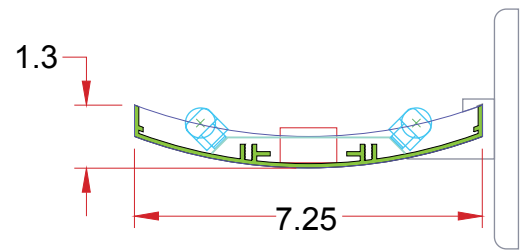

# 1.3 x 7.25/RND IW

**Lighting:** Indirect  
**Mounting:** Wall  
**Length:** Stocked up to 8'  
**Connectors:** Consult Factory  
**Diffuser:** None  
**Finish:** Sand Finish  
**Options:** Consult Factory

## Options

with Slim Slots

with PG Slots

with Square Slots