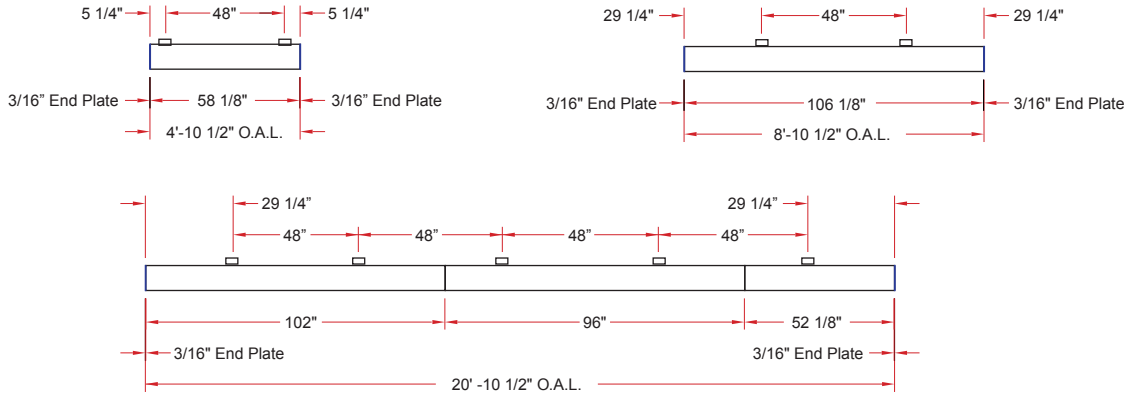

# 1.3 x 7.25/RND IW

**Lighting:** Indirect  
**Mounting:** Wall  
**Length:** Stocked up to 8'  
**Connectors:** Consult Factory  
**Diffuser:** None  
**Finish:** Sand Finish  
**Options:** Consult Factory

## Options

with Slim Slots

with PG Slots

with Square Slots