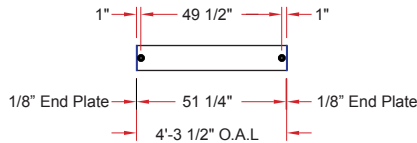

# 5.5 x 9/OVL DIP-3

**Lighting:** Direct/Indirect  
**Mounting:** Pendant or Cable  
**Length:** Stocked up to 8'  
**Connectors:** Consult Factory For Details  
**Diffuser:** Parabolic Aluminum Louver  
**Finish:** Mill Finish  
**Options:** Consult Factory

# 5.5 x 9/OVL DIW

**Lighting:** Direct/Indirect  
**Mounting:** Wall  
**Length:** Stocked up to 8'  
**Connectors:** Consult Factory For Details  
**Diffuser:** Parabolic Aluminum Louver  
**Finish:** Mill Finish  
**Options:** Consult Factory