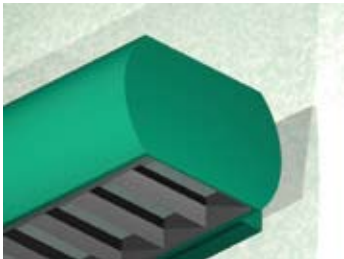

# 5.5 x 9/OVL DIP-3

**Lighting:** Direct/Indirect  
**Mounting:** Pendant or Cable  
**Length:** Stocked up to 8'  
**Connectors:** Consult Factory For Details  
**Diffuser:** Parabolic Aluminum Louver  
**Finish:** Mill Finish  
**Options:** Consult Factory

# 5.5 x 9/OVL DIW

**Lighting:** Direct/Indirect  
**Mounting:** Wall  
**Length:** Stocked up to 8'  
**Connectors:** Consult Factory For Details  
**Diffuser:** Parabolic Aluminum Louver  
**Finish:** Mill Finish  
**Options:** Consult Factory