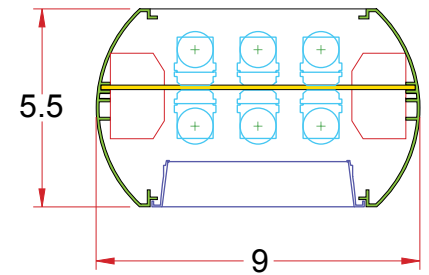

# 5.5 x 9/OVL DIP-3

**Lighting:** Direct/Indirect  
**Mounting:** Pendant or Cable  
**Length:** Stocked up to 8'  
**Connectors:** Consult Factory For Details  
**Diffuser:** Parabolic Aluminum Louver  
**Finish:** Mill Finish  
**Options:** Consult Factory

# 5.5 x 9/OVL DIW

**Lighting:** Direct/Indirect  
**Mounting:** Wall  
**Length:** Stocked up to 8'  
**Connectors:** Consult Factory For Details  
**Diffuser:** Parabolic Aluminum Louver  
**Finish:** Mill Finish  
**Options:** Consult Factory