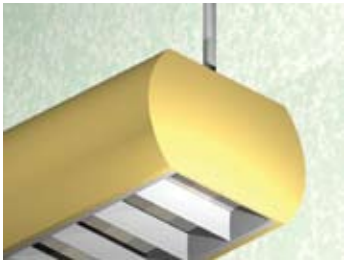

# 5.5 x 9/OVL DIP-3

**Lighting:** Direct/Indirect  
**Mounting:** Pendant or Cable  
**Length:** Stocked up to 8'  
**Connectors:** Consult Factory For Details  
**Diffuser:** Parabolic Aluminum Louver  
**Finish:** Mill Finish  
**Options:** Consult Factory

# 5.5 x 9/OVL DIW

**Lighting:** Direct/Indirect  
**Mounting:** Wall  
**Length:** Stocked up to 8'  
**Connectors:** Consult Factory For Details  
**Diffuser:** Parabolic Aluminum Louver  
**Finish:** Mill Finish  
**Options:** Consult Factory