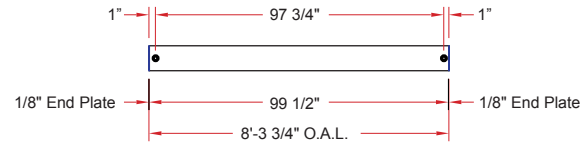

# 5.5 x 9/OVL DIP-3

**Lighting:** Direct/Indirect  
**Mounting:** Pendant or Cable  
**Length:** Stocked up to 8'  
**Connectors:** Consult Factory For Details  
**Diffuser:** Parabolic Aluminum Louver  
**Finish:** Mill Finish  
**Options:** Consult Factory

# 5.5 x 9/OVL DIW

**Lighting:** Direct/Indirect  
**Mounting:** Wall  
**Length:** Stocked up to 8'  
**Connectors:** Consult Factory For Details  
**Diffuser:** Parabolic Aluminum Louver  
**Finish:** Mill Finish  
**Options:** Consult Factory