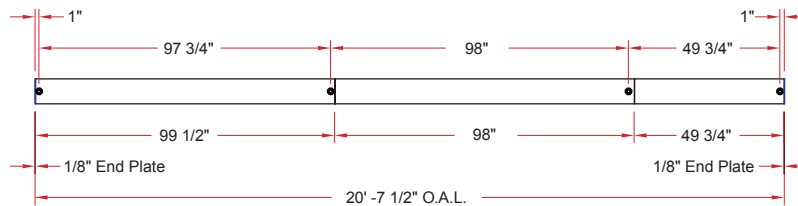

# 5.5 x 9/OVL DIP-3

**Lighting:** Direct/Indirect  
**Mounting:** Pendant or Cable  
**Length:** Stocked up to 8'  
**Connectors:** Consult Factory For Details  
**Diffuser:** Parabolic Aluminum Louver  
**Finish:** Mill Finish  
**Options:** Consult Factory

# 5.5 x 9/OVL DIW

**Lighting:** Direct/Indirect  
**Mounting:** Wall  
**Length:** Stocked up to 8'  
**Connectors:** Consult Factory For Details  
**Diffuser:** Parabolic Aluminum Louver  
**Finish:** Mill Finish  
**Options:** Consult Factory