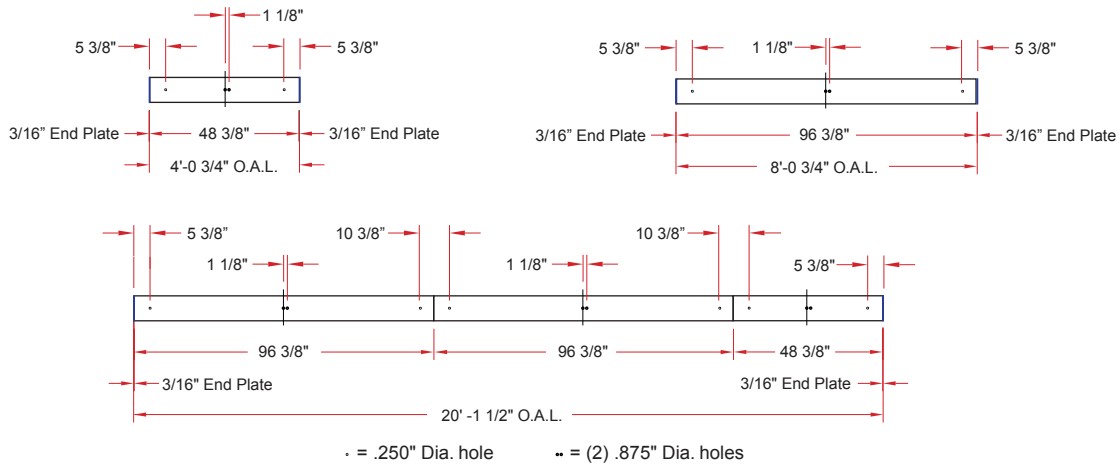

3.75 x 6.75/OVL DW (for Lens)

Lighting: Direct
Mounting: Wall
Length: Stocked up to 8'
Connectors: Consult Factory For Details
Diffuser: DR Acrylic Lens
Finish: Sand Finish
Options: Consult Factory

3.75 x 6.75/OVL IW (for Lens)

Lighting: Indirect
Mounting: Wall
Length: Stocked up to 8'
Connectors: Consult Factory For Details
Diffuser: DR Acrylic Lens
Finish: Sand Finish
Options: Consult Factory