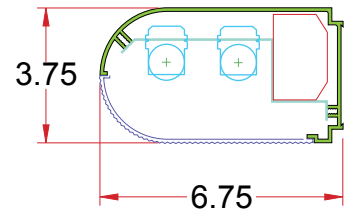

3.75 x 6.75/OVL DW (for Lens)

Lighting: Direct
Mounting: Wall
Length: Stocked up to 8'
Connectors: Consult Factory For Details
Diffuser: DR Acrylic Lens
Finish: Sand Finish
Options: Consult Factory

3.75 x 6.75/OVL IW (for Lens)

Lighting: Indirect
Mounting: Wall
Length: Stocked up to 8'
Connectors: Consult Factory For Details
Diffuser: DR Acrylic Lens
Finish: Sand Finish
Options: Consult Factory