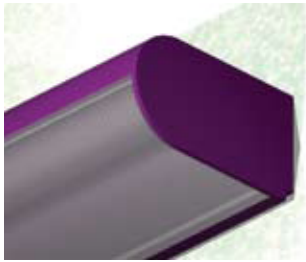

3.75 x 6.75/OVL DW (for Lens)

Lighting: Direct
Mounting: Wall
Length: Stocked up to 8'
Connectors: Consult Factory For Details
Diffuser: DR Acrylic Lens
Finish: Sand Finish
Options: Consult Factory

3.75 x 6.75/OVL IW (for Lens)

Lighting: Indirect
Mounting: Wall
Length: Stocked up to 8'
Connectors: Consult Factory For Details
Diffuser: DR Acrylic Lens
Finish: Sand Finish
Options: Consult Factory