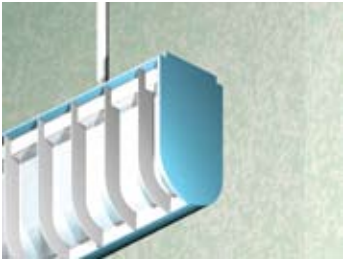

# 3.75 x 6.75/OVL PWW (for Baffle)

**Lighting:** Wall Wash  
**Mounting:** Pendant  
**Length:** Stocked up to 8'  
**Connectors:** Consult Factory For Details  
**Diffuser:** Aluminum Radial Baffle  
**Finish:** Sand Finish  
**Options:** Consult Factory