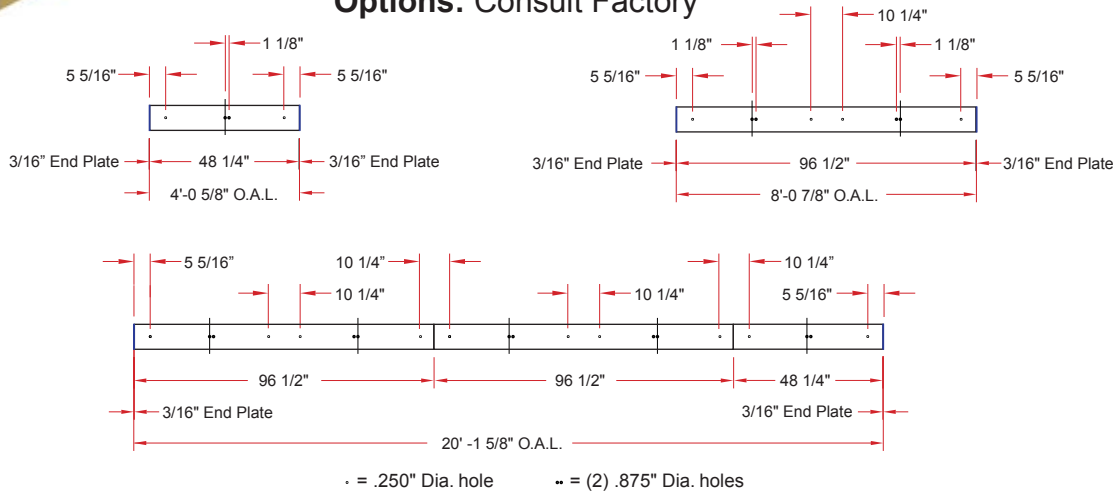

# 3.75 x 6.75/OVL DW (for Baffle)

**Lighting:** Direct  
**Mounting:** Wall  
**Length:** Stocked up to 8'  
**Connectors:** Consult Factory For Details  
**Diffuser:** Aluminum Radial Baffle  
**Finish:** Sand Finish  
**Options:** Consult Factory

# 3.75 x 6.75/OVL IW (for Baffle)

**Lighting:** Indirect  
**Mounting:** Wall  
**Length:** Stocked up to 8'  
**Connectors:** Consult Factory For Details  
**Diffuser:** Aluminum Radial Baffle  
**Finish:** Sand Finish  
**Options:** Consult Factory