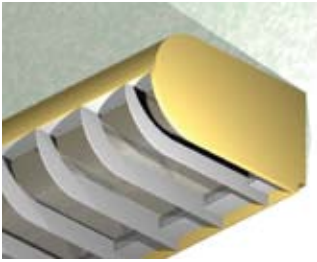

# 3.75 x 6.75/OVL DW (for Baffle)

**Lighting:** Direct  
**Mounting:** Wall  
**Length:** Stocked up to 8'  
**Connectors:** Consult Factory For Details  
**Diffuser:** Aluminum Radial Baffle  
**Finish:** Sand Finish  
**Options:** Consult Factory

# 3.75 x 6.75/OVL IW (for Baffle)

**Lighting:** Indirect  
**Mounting:** Wall  
**Length:** Stocked up to 8'  
**Connectors:** Consult Factory For Details  
**Diffuser:** Aluminum Radial Baffle  
**Finish:** Sand Finish  
**Options:** Consult Factory