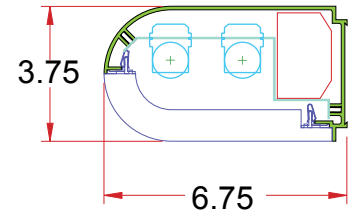

# 3.75 x 6.75/OVL DW (for Baffle)

**Lighting:** Direct  
**Mounting:** Wall  
**Length:** Stocked up to 8'  
**Connectors:** Consult Factory For Details  
**Diffuser:** Aluminum Radial Baffle  
**Finish:** Sand Finish  
**Options:** Consult Factory

# 3.75 x 6.75/OVL IW (for Baffle)

**Lighting:** Indirect  
**Mounting:** Wall  
**Length:** Stocked up to 8'  
**Connectors:** Consult Factory For Details  
**Diffuser:** Aluminum Radial Baffle  
**Finish:** Sand Finish  
**Options:** Consult Factory