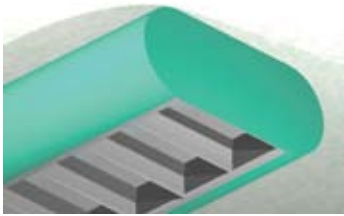

3.5 x 9/OVL DS

Lighting: Direct
Mounting: Surface
Length: Stocked up to 8'
Connectors: Consult Factory For Details
Diffuser: Parabolic Aluminum Louver
Finish: Sand Finish
Options: Consult Factory

3.5 x 9/OVL IP

Lighting: Indirect
Mounting: Pendant or Cable
Length: Stocked up to 8'
Connectors: Consult Factory For Details
Diffuser: None
Finish: Sand Finish
Options: Consult Factory