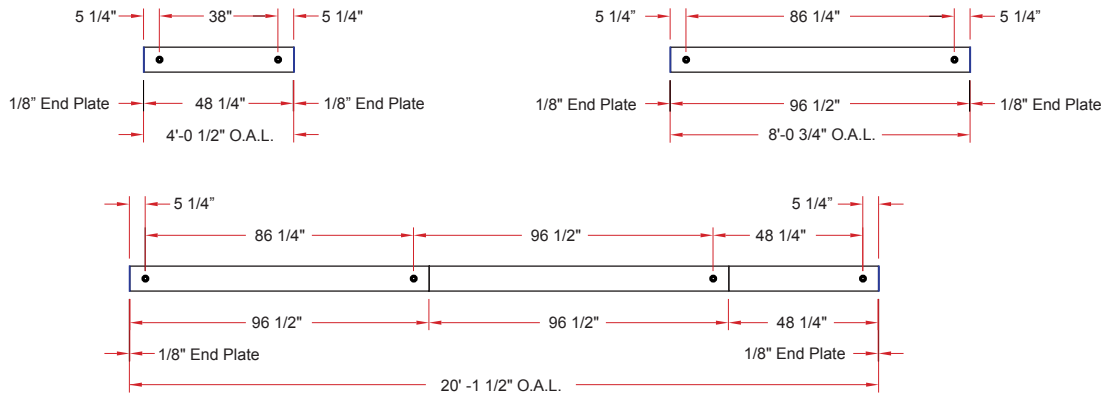

3.5 x 9/OVL DS

Lighting: Direct
Mounting: Surface
Length: Stocked up to 8'
Connectors: Consult Factory For Details
Diffuser: Parabolic Aluminum Louver
Finish: Sand Finish
Options: Consult Factory

3.5 x 9/OVL IP

Lighting: Indirect
Mounting: Pendant or Cable
Length: Stocked up to 8'
Connectors: Consult Factory For Details
Diffuser: None
Finish: Sand Finish
Options: Consult Factory