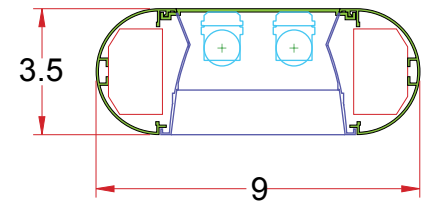

3.5 x 9/OVL DS

Lighting: Direct
Mounting: Surface
Length: Stocked up to 8'
Connectors: Consult Factory For Details
Diffuser: Parabolic Aluminum Louver
Finish: Sand Finish
Options: Consult Factory

3.5 x 9/OVL IP

Lighting: Indirect
Mounting: Pendant or Cable
Length: Stocked up to 8'
Connectors: Consult Factory For Details
Diffuser: None
Finish: Sand Finish
Options: Consult Factory