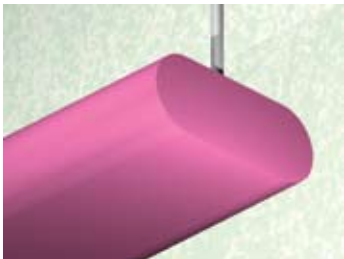

3.5 x 9/OVL DS

Lighting: Direct
Mounting: Surface
Length: Stocked up to 8'
Connectors: Consult Factory For Details
Diffuser: Parabolic Aluminum Louver
Finish: Sand Finish
Options: Consult Factory

3.5 x 9/OVL IP

Lighting: Indirect
Mounting: Pendant or Cable
Length: Stocked up to 8'
Connectors: Consult Factory For Details
Diffuser: None
Finish: Sand Finish
Options: Consult Factory