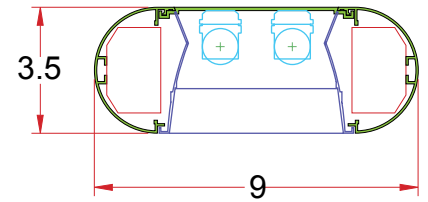

# 3.5 x 9/OVL DP

**Lighting:** Direct  
**Mounting:** Pendant or Cable  
**Length:** Stocked up to 8'  
**Connectors:** Consult Factory For Details  
**Diffuser:** Parabolic Aluminum Louver  
**Finish:** Sand Finish  
**Options:** Consult Factory

# 3.5 x 9/OVL DIP

**Lighting:** Direct/Indirect  
**Mounting:** Pendant or Cable  
**Length:** Stocked up to 8'  
**Connectors:** Consult Factory For Details  
**Diffuser:** Parabolic Aluminum Louver  
**Finish:** Sand Finish  
**Options:** Consult Factory