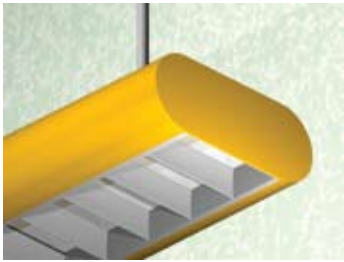

# 3.5 x 9/OVL DP

**Lighting:** Direct  
**Mounting:** Pendant or Cable  
**Length:** Stocked up to 8'  
**Connectors:** Consult Factory For Details  
**Diffuser:** Parabolic Aluminum Louver  
**Finish:** Sand Finish  
**Options:** Consult Factory

# 3.5 x 9/OVL DIP

**Lighting:** Direct/Indirect  
**Mounting:** Pendant or Cable  
**Length:** Stocked up to 8'  
**Connectors:** Consult Factory For Details  
**Diffuser:** Parabolic Aluminum Louver  
**Finish:** Sand Finish  
**Options:** Consult Factory