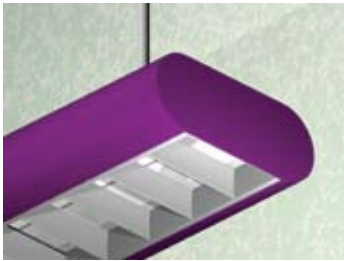

# 3.5 x 9/OVL DP

**Lighting:** Direct  
**Mounting:** Pendant or Cable  
**Length:** Stocked up to 8'  
**Connectors:** Consult Factory For Details  
**Diffuser:** Parabolic Aluminum Louver  
**Finish:** Sand Finish  
**Options:** Consult Factory

# 3.5 x 9/OVL DIP

**Lighting:** Direct/Indirect  
**Mounting:** Pendant or Cable  
**Length:** Stocked up to 8'  
**Connectors:** Consult Factory For Details  
**Diffuser:** Parabolic Aluminum Louver  
**Finish:** Sand Finish  
**Options:** Consult Factory