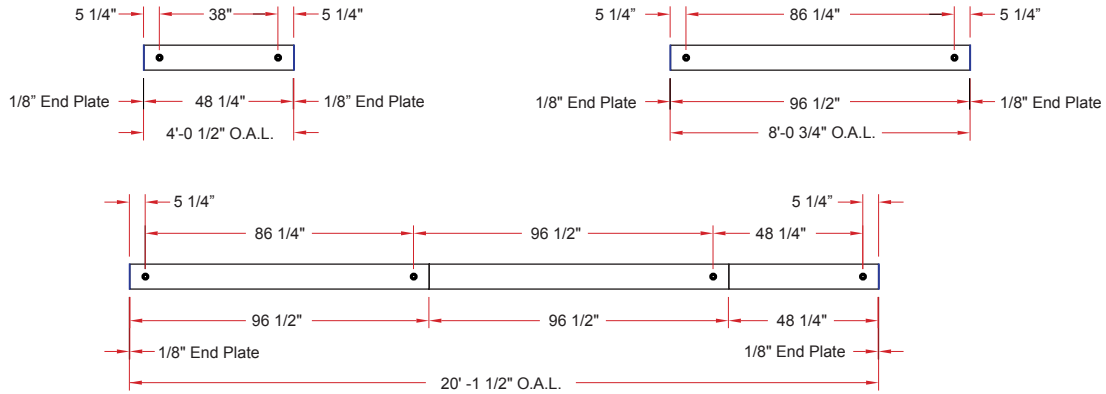

# 3.5 x 9/OVL DP

**Lighting:** Direct  
**Mounting:** Pendant or Cable  
**Length:** Stocked up to 8'  
**Connectors:** Consult Factory For Details  
**Diffuser:** Parabolic Aluminum Louver  
**Finish:** Sand Finish  
**Options:** Consult Factory

# 3.5 x 9/OVL DIP

**Lighting:** Direct/Indirect  
**Mounting:** Pendant or Cable  
**Length:** Stocked up to 8'  
**Connectors:** Consult Factory For Details  
**Diffuser:** Parabolic Aluminum Louver  
**Finish:** Sand Finish  
**Options:** Consult Factory