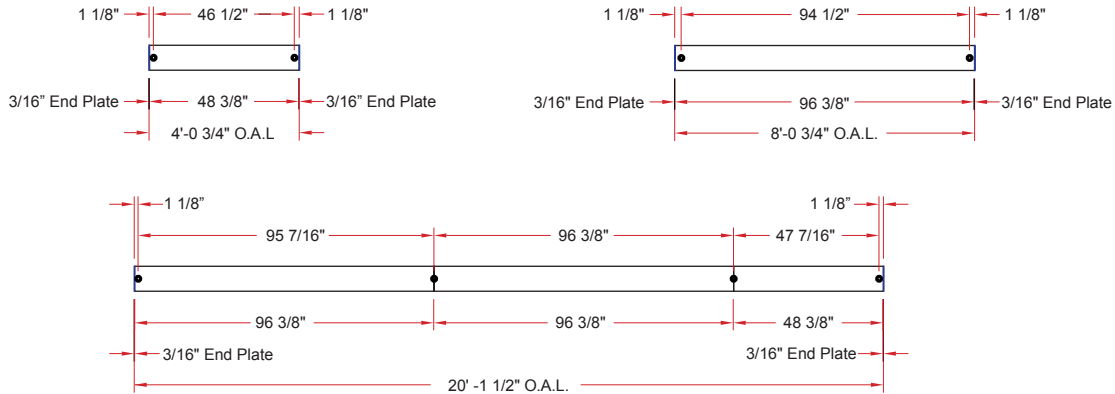

3.5 x 9/OVL-PF 180°A IP-2

Lighting: Indirect
Mounting: Pendant or Cable
Length: Stocked up to 8'
Connectors: Consult Factory For Details
Diffuser: Perf. Diffuser & Acrylic Inlay (by others)
Finish: Sand Finish
Options: Consult Factory

3.5 x 9/OVL-PF 180°A IP-3

Lighting: Indirect
Mounting: Pendant or Cable
Length: Stocked up to 8'
Connectors: Consult Factory For Details
Diffuser: Perf. Diffuser & Acrylic Inlay (by others)
Finish: Sand Finish
Options: Consult Factory