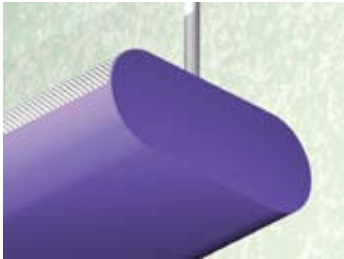

3.5 x 9/OVL-PF 180°A IP-2

Lighting: Indirect
Mounting: Pendant or Cable
Length: Stocked up to 8'
Connectors: Consult Factory For Details
Diffuser: Perf. Diffuser & Acrylic Inlay (by others)
Finish: Sand Finish
Options: Consult Factory

3.5 x 9/OVL-PF 180°A IP-3

Lighting: Indirect
Mounting: Pendant or Cable
Length: Stocked up to 8'
Connectors: Consult Factory For Details
Diffuser: Perf. Diffuser & Acrylic Inlay (by others)
Finish: Sand Finish
Options: Consult Factory