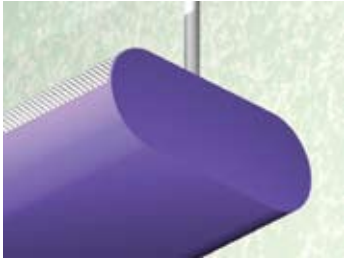

3.5 x 9/OVL-PF 180°A IP-2

Lighting: Indirect
Mounting: Pendant or Cable
Length: Stocked up to 8'
Connectors: Consult Factory For Details
Diffuser: Perf. Diffuser & Acrylic Inlay (by others)
Finish: Sand Finish
Options: Consult Factory

3.5 x 9/OVL-PF 180°A IP-3

Lighting: Indirect
Mounting: Pendant or Cable
Length: Stocked up to 8'
Connectors: Consult Factory For Details
Diffuser: Perf. Diffuser & Acrylic Inlay (by others)
Finish: Sand Finish
Options: Consult Factory