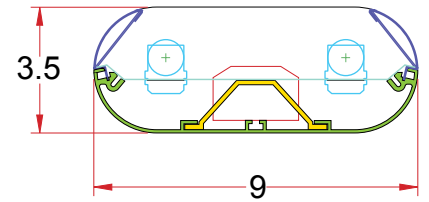

3.5 x 9/OVL-PF 180°A IP-2

Lighting: Indirect
Mounting: Pendant or Cable
Length: Stocked up to 8'
Connectors: Consult Factory For Details
Diffuser: Perf. Diffuser & Acrylic Inlay (by others)
Finish: Sand Finish
Options: Consult Factory

3.5 x 9/OVL-PF 180°A IP-3

Lighting: Indirect
Mounting: Pendant or Cable
Length: Stocked up to 8'
Connectors: Consult Factory For Details
Diffuser: Perf. Diffuser & Acrylic Inlay (by others)
Finish: Sand Finish
Options: Consult Factory