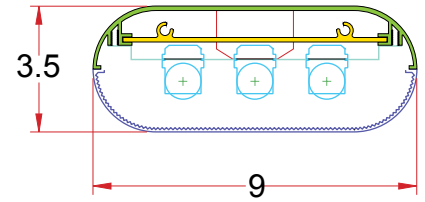

3.5 x 9/OVL 180°A DP

Lighting: Direct
Mounting: Pendant or Cable
Length: Stocked up to 8'
Connectors: Consult Factory For Details
Diffuser: DR Acrylic Lens
Finish: Sand Finish
Options: Consult Factory

3.5 x 9/OVL 180°A DS

Lighting: Direct
Mounting: Pendant or Cable
Length: Stocked up to 8'
Connectors: Consult Factory For Details
Diffuser: DR Acrylic Lens
Finish: Sand Finish
Options: Consult Factory