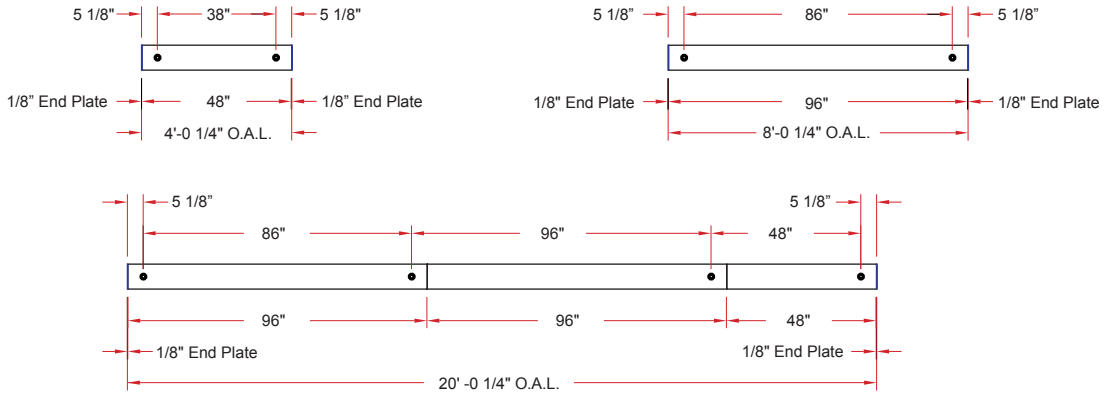

3.5 x 9/OVL 180°A DP

Lighting: Direct
Mounting: Pendant or Cable
Length: Stocked up to 8'
Connectors: Consult Factory For Details
Diffuser: DR Acrylic Lens
Finish: Sand Finish
Options: Consult Factory

3.5 x 9/OVL 180°A DS

Lighting: Direct
Mounting: Pendant or Cable
Length: Stocked up to 8'
Connectors: Consult Factory For Details
Diffuser: DR Acrylic Lens
Finish: Sand Finish
Options: Consult Factory