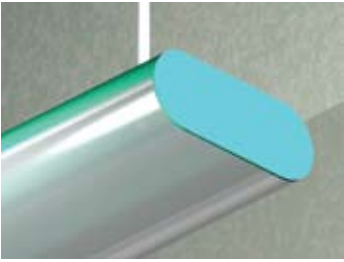

3.5 x 9/OVL 180°A DP

Lighting: Direct
Mounting: Pendant or Cable
Length: Stocked up to 8'
Connectors: Consult Factory For Details
Diffuser: DR Acrylic Lens
Finish: Sand Finish
Options: Consult Factory

3.5 x 9/OVL 180°A DS

Lighting: Direct
Mounting: Pendant or Cable
Length: Stocked up to 8'
Connectors: Consult Factory For Details
Diffuser: DR Acrylic Lens
Finish: Sand Finish
Options: Consult Factory