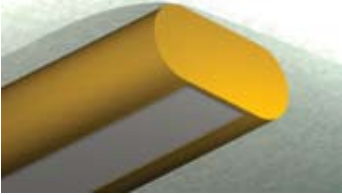

3.5 x 8/OVL DS (for Lens)

Lighting: Direct
Mounting: Surface
Length: Stocked up to 8'
Connectors: Consult Factory For Details
Diffuser: Prismatic Acrylic Lens by others
Finish: Sand Finish
Options: Consult Factory