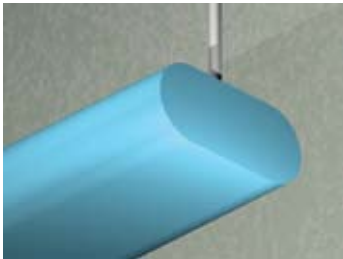

3.5 x 8/OVL DS

Lighting: Direct
Mounting: Surface
Length: Stocked up to 8'
Connectors: Consult Factory For Details
Diffuser: Parabolic Aluminum Louver
Finish: Sand Finish
Options: Consult Factory

3.5 x 8/OVL IP

Lighting: Indirect
Mounting: Pendant or Cable
Length: Stocked up to 8'
Connectors: Consult Factory For Details
Diffuser: None
Finish: Sand Finish
Options: Consult Factory