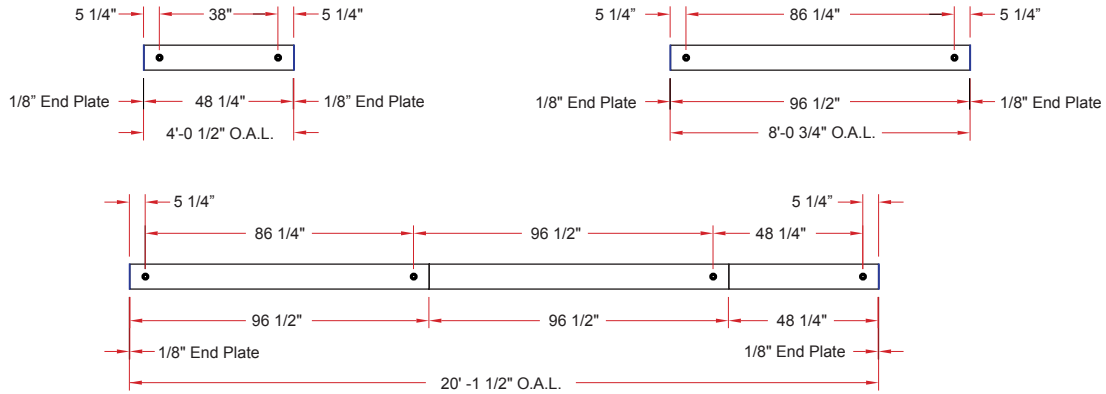

3.5 x 8/OVL DS

Lighting: Direct
Mounting: Surface
Length: Stocked up to 8'
Connectors: Consult Factory For Details
Diffuser: Parabolic Aluminum Louver
Finish: Sand Finish
Options: Consult Factory

3.5 x 8/OVL IP

Lighting: Indirect
Mounting: Pendant or Cable
Length: Stocked up to 8'
Connectors: Consult Factory For Details
Diffuser: None
Finish: Sand Finish
Options: Consult Factory