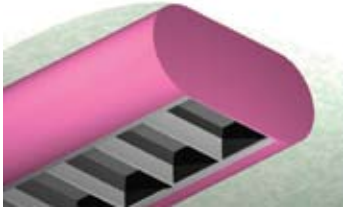

3.5 x 8/OVL DS

Lighting: Direct
Mounting: Surface
Length: Stocked up to 8'
Connectors: Consult Factory For Details
Diffuser: Parabolic Aluminum Louver
Finish: Sand Finish
Options: Consult Factory

3.5 x 8/OVL IP

Lighting: Indirect
Mounting: Pendant or Cable
Length: Stocked up to 8'
Connectors: Consult Factory For Details
Diffuser: None
Finish: Sand Finish
Options: Consult Factory