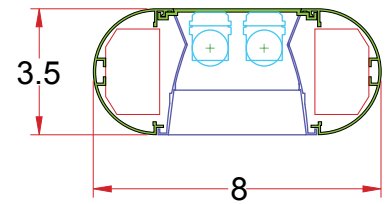

3.5 x 8/OVL DS

Lighting: Direct
Mounting: Surface
Length: Stocked up to 8'
Connectors: Consult Factory For Details
Diffuser: Parabolic Aluminum Louver
Finish: Sand Finish
Options: Consult Factory

3.5 x 8/OVL IP

Lighting: Indirect
Mounting: Pendant or Cable
Length: Stocked up to 8'
Connectors: Consult Factory For Details
Diffuser: None
Finish: Sand Finish
Options: Consult Factory