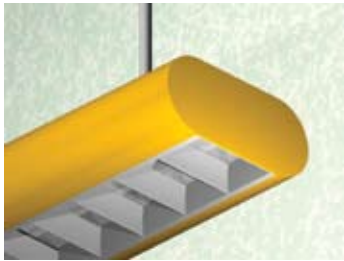

# 3.5 x 8/OVL DP

**Lighting:** Direct  
**Mounting:** Pendant or Cable  
**Length:** Stocked up to 8'  
**Connectors:** Consult Factory For Details  
**Diffuser:** Parabolic Aluminum Louver  
**Finish:** Sand Finish  
**Options:** Consult Factory

# 3.5 x 8/OVL DIP

**Lighting:** Direct/Indirect  
**Mounting:** Pendant or Cable  
**Length:** Stocked up to 8'  
**Connectors:** Consult Factory For Details  
**Diffuser:** Parabolic Aluminum Louver  
**Finish:** Sand Finish  
**Options:** Consult Factory