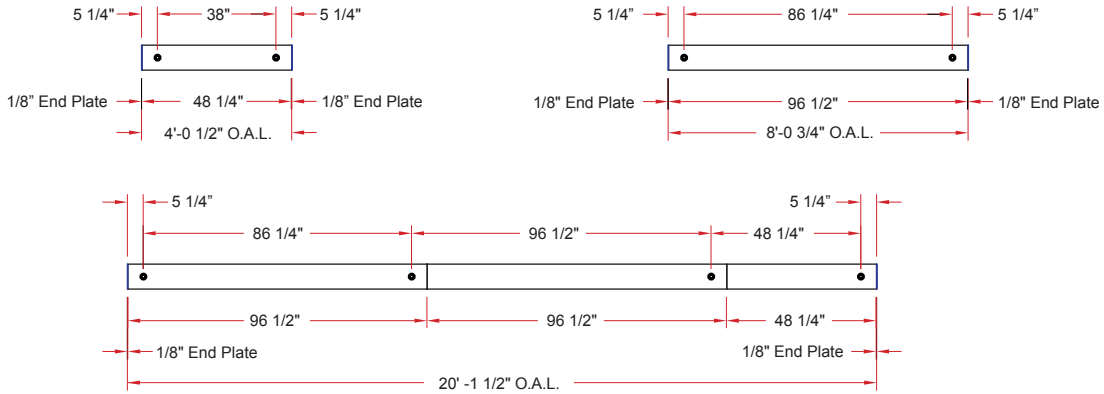

# 3.5 x 8/OVL DP

**Lighting:** Direct  
**Mounting:** Pendant or Cable  
**Length:** Stocked up to 8'  
**Connectors:** Consult Factory For Details  
**Diffuser:** Parabolic Aluminum Louver  
**Finish:** Sand Finish  
**Options:** Consult Factory

# 3.5 x 8/OVL DIP

**Lighting:** Direct/Indirect  
**Mounting:** Pendant or Cable  
**Length:** Stocked up to 8'  
**Connectors:** Consult Factory For Details  
**Diffuser:** Parabolic Aluminum Louver  
**Finish:** Sand Finish  
**Options:** Consult Factory