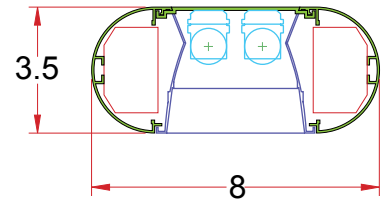

# 3.5 x 8/OVL DP

**Lighting:** Direct  
**Mounting:** Pendant or Cable  
**Length:** Stocked up to 8'  
**Connectors:** Consult Factory For Details  
**Diffuser:** Parabolic Aluminum Louver  
**Finish:** Sand Finish  
**Options:** Consult Factory

# 3.5 x 8/OVL DIP

**Lighting:** Direct/Indirect  
**Mounting:** Pendant or Cable  
**Length:** Stocked up to 8'  
**Connectors:** Consult Factory For Details  
**Diffuser:** Parabolic Aluminum Louver  
**Finish:** Sand Finish  
**Options:** Consult Factory