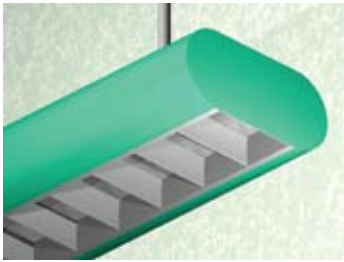

# 3.5 x 8/OVL DP

**Lighting:** Direct  
**Mounting:** Pendant or Cable  
**Length:** Stocked up to 8'  
**Connectors:** Consult Factory For Details  
**Diffuser:** Parabolic Aluminum Louver  
**Finish:** Sand Finish  
**Options:** Consult Factory

# 3.5 x 8/OVL DIP

**Lighting:** Direct/Indirect  
**Mounting:** Pendant or Cable  
**Length:** Stocked up to 8'  
**Connectors:** Consult Factory For Details  
**Diffuser:** Parabolic Aluminum Louver  
**Finish:** Sand Finish  
**Options:** Consult Factory