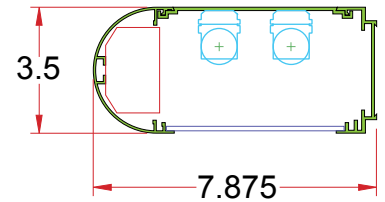

3.5 x 7.875/OVL DW (for Lens)

Lighting: Direct
Mounting: Wall
Length: Stocked up to 8'
Connectors: Consult Factory For Details
Diffuser: Prismatic Acrylic Lens by Others
Finish: Sand Finish
Options: Consult Factory

3.5 x 7.875/OVL DIW (for Lens)

Lighting: Direct/Indirect
Mounting: Wall
Length: Stocked up to 8'
Connectors: Consult Factory For Details
Diffuser: Prismatic Acrylic Lens by Others
Finish: Sand Finish
Options: Consult Factory