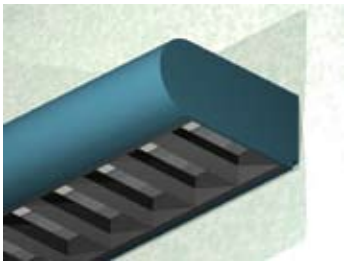

3.5 x 7.875/OVL DW (for Lens)

Lighting: Direct
Mounting: Wall
Length: Stocked up to 8'
Connectors: Consult Factory For Details
Diffuser: Prismatic Acrylic Lens by Others
Finish: Sand Finish
Options: Consult Factory

3.5 x 7.875/OVL DIW (for Lens)

Lighting: Direct/Indirect
Mounting: Wall
Length: Stocked up to 8'
Connectors: Consult Factory For Details
Diffuser: Prismatic Acrylic Lens by Others
Finish: Sand Finish
Options: Consult Factory