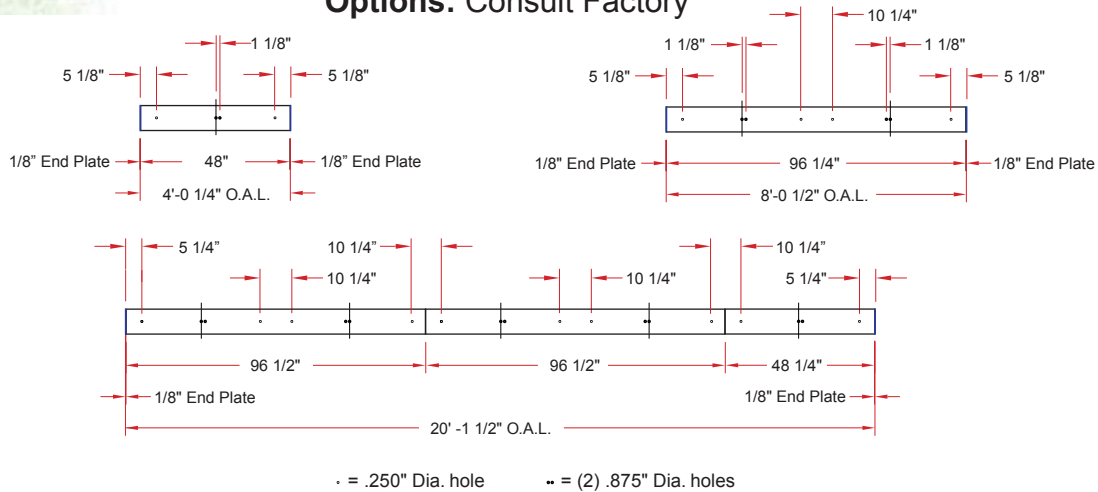

3.5 x 7.875/OVL DW (for Lens)

Lighting: Direct
Mounting: Wall
Length: Stocked up to 8'
Connectors: Consult Factory For Details
Diffuser: Prismatic Acrylic Lens by Others
Finish: Sand Finish
Options: Consult Factory

3.5 x 7.875/OVL DIW (for Lens)

Lighting: Direct/Indirect
Mounting: Wall
Length: Stocked up to 8'
Connectors: Consult Factory For Details
Diffuser: Prismatic Acrylic Lens by Others
Finish: Sand Finish
Options: Consult Factory