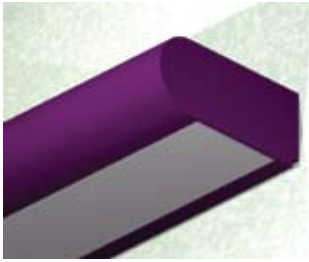

3.5 x 7.875/OVL DW (for Lens)

Lighting: Direct
Mounting: Wall
Length: Stocked up to 8'
Connectors: Consult Factory For Details
Diffuser: Prismatic Acrylic Lens by Others
Finish: Sand Finish
Options: Consult Factory

3.5 x 7.875/OVL DIW (for Lens)

Lighting: Direct/Indirect
Mounting: Wall
Length: Stocked up to 8'
Connectors: Consult Factory For Details
Diffuser: Prismatic Acrylic Lens by Others
Finish: Sand Finish
Options: Consult Factory