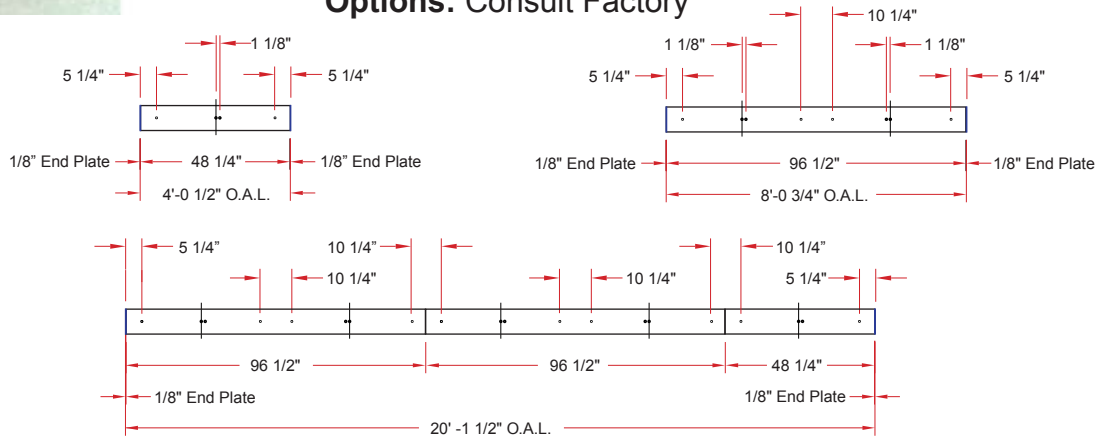

3.5 x 7.875/OVL IW

Lighting: Indirect
Mounting: Wall
Length: Stocked up to 8'
Connectors: Consult Factory For Details
Diffuser: None
Finish: Sand Finish
Options: Consult Factory

· = .250" Dia. hole .. = (2) .875" Dia. holes