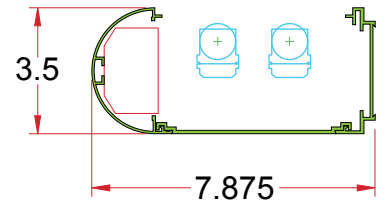

3.5 x 7.875/OVL IW

Lighting: Indirect
Mounting: Wall
Length: Stocked up to 8'
Connectors: Consult Factory For Details
Diffuser: None
Finish: Sand Finish
Options: Consult Factory

· = .250" Dia. hole .. = (2) .875" Dia. holes