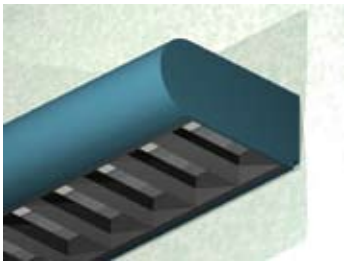

# 3.5 x 7.875/OVL DW

**Lighting:** Direct  
**Mounting:** Wall  
**Length:** Stocked up to 8'  
**Connectors:** Consult Factory For Details  
**Diffuser:** Parabolic Aluminum Louver  
**Finish:** Sand Finish  
**Options:** Consult Factory

# 3.5 x 7.875/OVL DIW

**Lighting:** Direct/Indirect  
**Mounting:** Wall  
**Length:** Stocked up to 8'  
**Connectors:** Consult Factory For Details  
**Diffuser:** Parabolic Aluminum Louver  
**Finish:** Sand Finish  
**Options:** Consult Factory