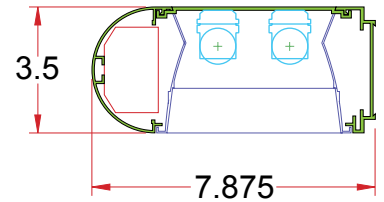

# 3.5 x 7.875/OVL DW

**Lighting:** Direct  
**Mounting:** Wall  
**Length:** Stocked up to 8'  
**Connectors:** Consult Factory For Details  
**Diffuser:** Parabolic Aluminum Louver  
**Finish:** Sand Finish  
**Options:** Consult Factory

# 3.5 x 7.875/OVL DIW

**Lighting:** Direct/Indirect  
**Mounting:** Wall  
**Length:** Stocked up to 8'  
**Connectors:** Consult Factory For Details  
**Diffuser:** Parabolic Aluminum Louver  
**Finish:** Sand Finish  
**Options:** Consult Factory