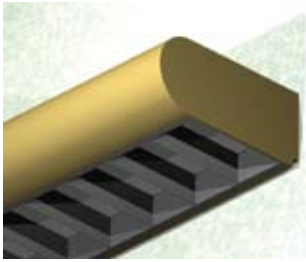

# 3.5 x 7.875/OVL DW

**Lighting:** Direct  
**Mounting:** Wall  
**Length:** Stocked up to 8'  
**Connectors:** Consult Factory For Details  
**Diffuser:** Parabolic Aluminum Louver  
**Finish:** Sand Finish  
**Options:** Consult Factory

# 3.5 x 7.875/OVL DIW

**Lighting:** Direct/Indirect  
**Mounting:** Wall  
**Length:** Stocked up to 8'  
**Connectors:** Consult Factory For Details  
**Diffuser:** Parabolic Aluminum Louver  
**Finish:** Sand Finish  
**Options:** Consult Factory