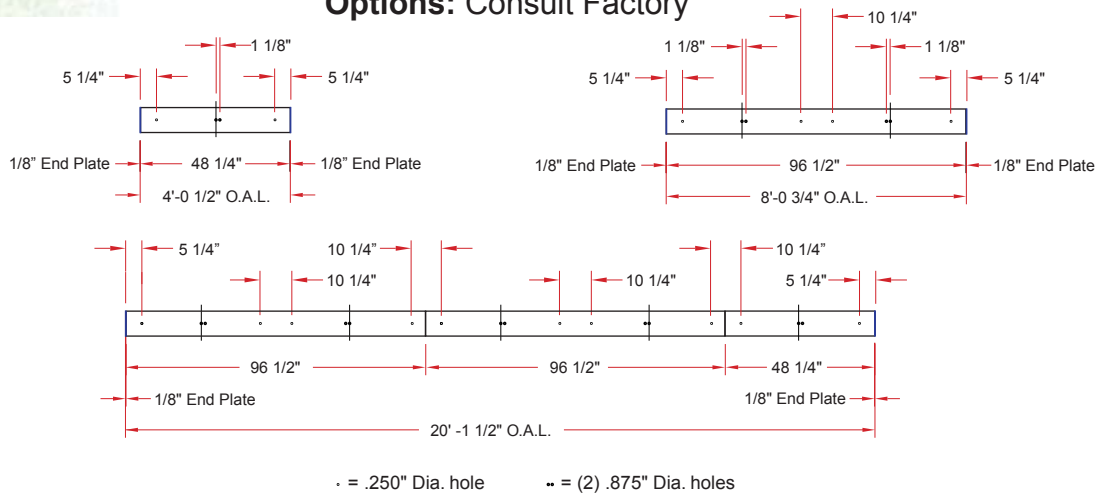

# 3.5 x 7.875/OVL DW

**Lighting:** Direct  
**Mounting:** Wall  
**Length:** Stocked up to 8'  
**Connectors:** Consult Factory For Details  
**Diffuser:** Parabolic Aluminum Louver  
**Finish:** Sand Finish  
**Options:** Consult Factory

# 3.5 x 7.875/OVL DIW

**Lighting:** Direct/Indirect  
**Mounting:** Wall  
**Length:** Stocked up to 8'  
**Connectors:** Consult Factory For Details  
**Diffuser:** Parabolic Aluminum Louver  
**Finish:** Sand Finish  
**Options:** Consult Factory