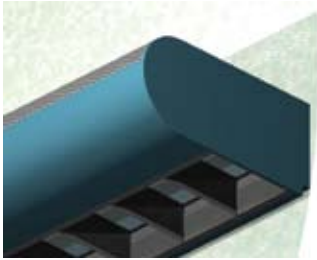

# 3.5 x 7.562/OVL DIW

**Lighting:** Direct/Indirect  
**Mounting:** Wall  
**Length:** Stocked up to 8'  
**Connectors:** Consult Factory For Details  
**Diffuser:** Perf. Metal Diffuser with Acrylic Inlay by others & Parabolic Aluminum Louver  
**Finish:** Sand Finish  
**Options:** Consult Factory

# 5.5 x 9/OVL DIP-2

**Lighting:** Direct/Indirect  
**Mounting:** Pendant or Cable  
**Length:** Stocked up to 8'  
**Connectors:** Consult Factory For Details  
**Diffuser:** Parabolic Aluminum Louver  
**Finish:** Mill Finish  
**Options:** Consult Factory