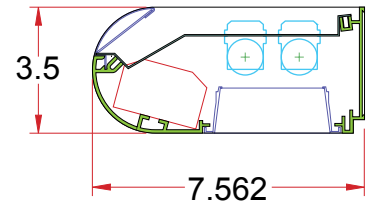

# 3.5 x 7.562/OVL DIW

**Lighting:** Direct/Indirect  
**Mounting:** Wall  
**Length:** Stocked up to 8'  
**Connectors:** Consult Factory For Details  
**Diffuser:** Perf. Metal Diffuser with Acrylic Inlay by others & Parabolic Aluminum Louver  
**Finish:** Sand Finish  
**Options:** Consult Factory

# 5.5 x 9/OVL DIP-2

**Lighting:** Direct/Indirect  
**Mounting:** Pendant or Cable  
**Length:** Stocked up to 8'  
**Connectors:** Consult Factory For Details  
**Diffuser:** Parabolic Aluminum Louver  
**Finish:** Mill Finish  
**Options:** Consult Factory