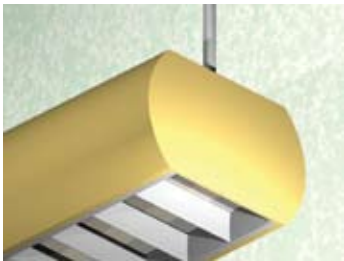

# 3.5 x 7.562/OVL DIW

**Lighting:** Direct/Indirect  
**Mounting:** Wall  
**Length:** Stocked up to 8'  
**Connectors:** Consult Factory For Details  
**Diffuser:** Perf. Metal Diffuser with Acrylic Inlay by others & Parabolic Aluminum Louver  
**Finish:** Sand Finish  
**Options:** Consult Factory

# 5.5 x 9/OVL DIP-2

**Lighting:** Direct/Indirect  
**Mounting:** Pendant or Cable  
**Length:** Stocked up to 8'  
**Connectors:** Consult Factory For Details  
**Diffuser:** Parabolic Aluminum Louver  
**Finish:** Mill Finish  
**Options:** Consult Factory