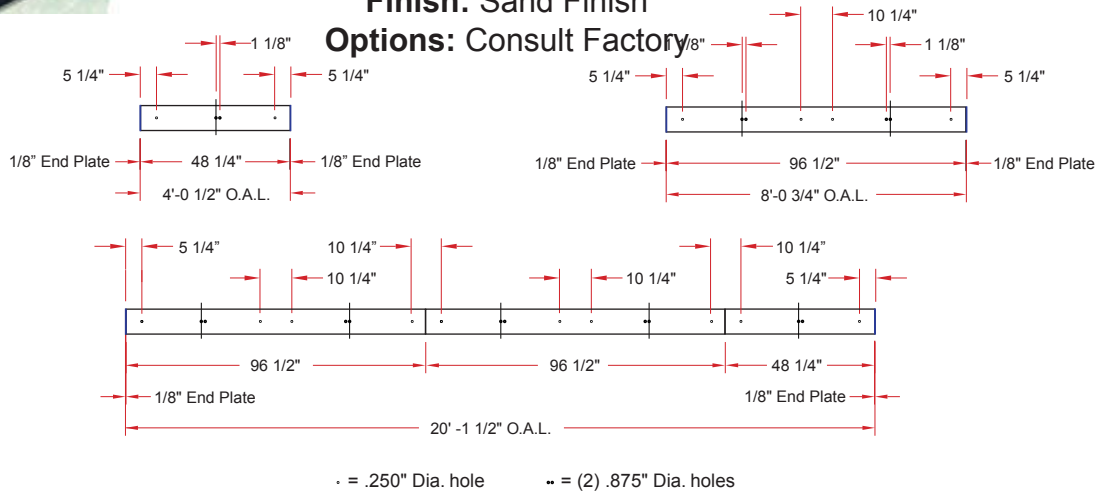

# 3.5 x 7.562/OVL DIW

**Lighting:** Direct/Indirect  
**Mounting:** Wall  
**Length:** Stocked up to 8'  
**Connectors:** Consult Factory For Details  
**Diffuser:** Perf. Metal Diffuser with Acrylic Inlay by others & Parabolic Aluminum Louver  
**Finish:** Sand Finish  
**Options:** Consult Factory

# 5.5 x 9/OVL DIP-2

**Lighting:** Direct/Indirect  
**Mounting:** Pendant or Cable  
**Length:** Stocked up to 8'  
**Connectors:** Consult Factory For Details  
**Diffuser:** Parabolic Aluminum Louver  
**Finish:** Mill Finish  
**Options:** Consult Factory