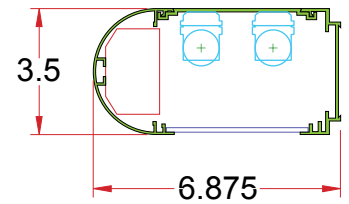

3.5 x 6.875/OVL DW (for Lens)

Lighting: Direct
Mounting: Wall
Length: Stocked up to 8'
Connectors: Consult Factory For Details
Diffuser: Prismatic Acrylic Lens by Others
Finish: Sand Finish
Options: Consult Factory

3.5 x 6.875/OVL DIW (for Lens)

Lighting: Direct/Indirect
Mounting: Wall
Length: Stocked up to 8'
Connectors: Consult Factory For Details
Diffuser: Prismatic Acrylic Lens by Others
Finish: Sand Finish
Options: Consult Factory