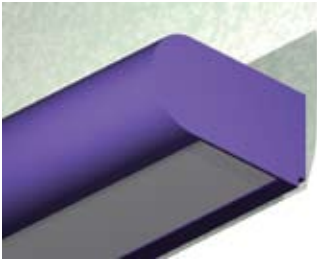

3.5 x 6.875/OVL DW (for Lens)

Lighting: Direct
Mounting: Wall
Length: Stocked up to 8'
Connectors: Consult Factory For Details
Diffuser: Prismatic Acrylic Lens by Others
Finish: Sand Finish
Options: Consult Factory

3.5 x 6.875/OVL DIW (for Lens)

Lighting: Direct/Indirect
Mounting: Wall
Length: Stocked up to 8'
Connectors: Consult Factory For Details
Diffuser: Prismatic Acrylic Lens by Others
Finish: Sand Finish
Options: Consult Factory