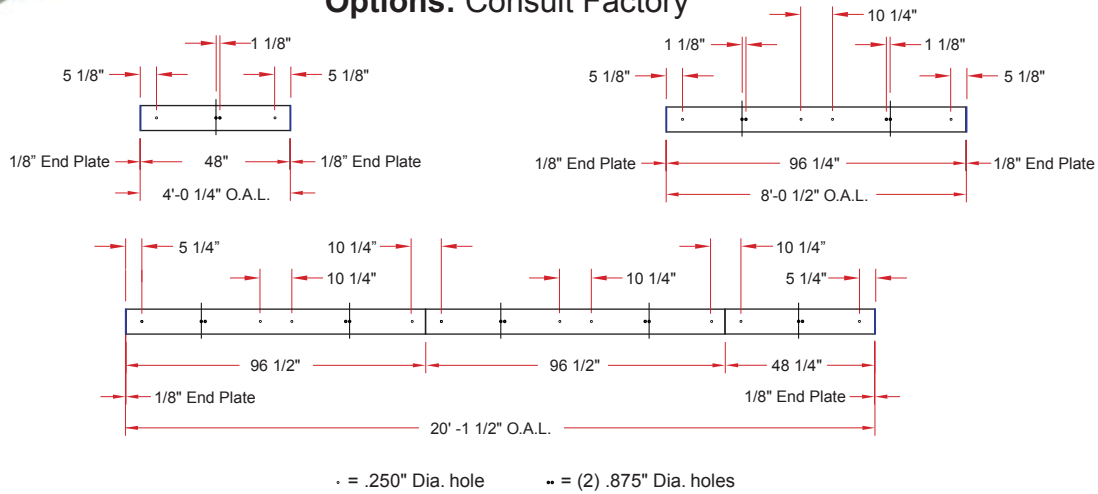

3.5 x 6.875/OVL DW (for Lens)

Lighting: Direct
Mounting: Wall
Length: Stocked up to 8'
Connectors: Consult Factory For Details
Diffuser: Prismatic Acrylic Lens by Others
Finish: Sand Finish
Options: Consult Factory

3.5 x 6.875/OVL DIW (for Lens)

Lighting: Direct/Indirect
Mounting: Wall
Length: Stocked up to 8'
Connectors: Consult Factory For Details
Diffuser: Prismatic Acrylic Lens by Others
Finish: Sand Finish
Options: Consult Factory