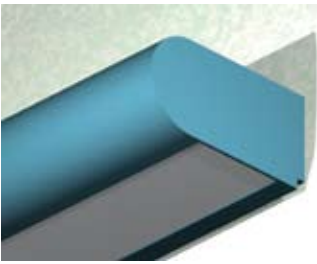

3.5 x 6.875/OVL DW (for Lens)

Lighting: Direct
Mounting: Wall
Length: Stocked up to 8'
Connectors: Consult Factory For Details
Diffuser: Prismatic Acrylic Lens by Others
Finish: Sand Finish
Options: Consult Factory

3.5 x 6.875/OVL DIW (for Lens)

Lighting: Direct/Indirect
Mounting: Wall
Length: Stocked up to 8'
Connectors: Consult Factory For Details
Diffuser: Prismatic Acrylic Lens by Others
Finish: Sand Finish
Options: Consult Factory