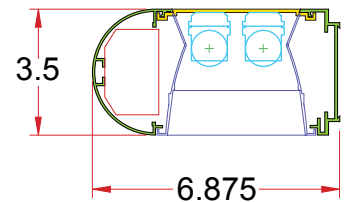

# 3.5 x 6.875/OVL DW

**Lighting:** Direct  
**Mounting:** Wall  
**Length:** Stocked up to 8'  
**Connectors:** Consult Factory For Details  
**Diffuser:** Parabolic Aluminum Louver  
**Finish:** Sand Finish  
**Options:** Consult Factory

· = .250" Dia. hole    .. = (2) .875" Dia. holes

# 3.5 x 6.875/OVL DIW

**Lighting:** Direct/Indirect  
**Mounting:** Wall  
**Length:** Stocked up to 8'  
**Connectors:** Consult Factory For Details  
**Diffuser:** Parabolic Aluminum Louver  
**Finish:** Sand Finish  
**Options:** Consult Factory