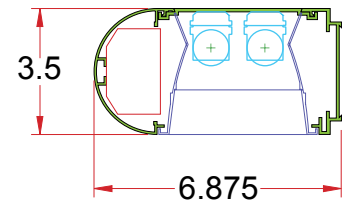

# 3.5 x 6.875/OVL DW

**Lighting:** Direct  
**Mounting:** Wall  
**Length:** Stocked up to 8'  
**Connectors:** Consult Factory For Details  
**Diffuser:** Parabolic Aluminum Louver  
**Finish:** Sand Finish  
**Options:** Consult Factory

· = .250" Dia. hole    .. = (2) .875" Dia. holes

# 3.5 x 6.875/OVL DIW

**Lighting:** Direct/Indirect  
**Mounting:** Wall  
**Length:** Stocked up to 8'  
**Connectors:** Consult Factory For Details  
**Diffuser:** Parabolic Aluminum Louver  
**Finish:** Sand Finish  
**Options:** Consult Factory