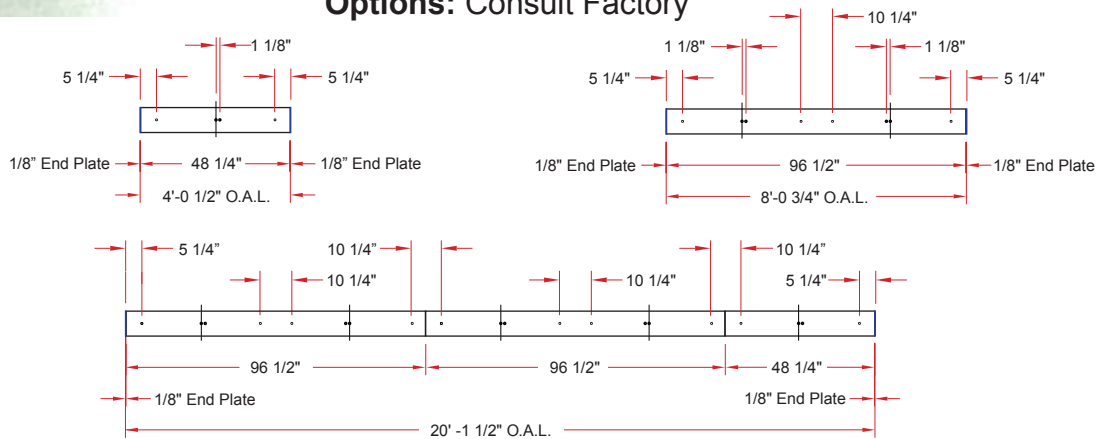

# 3.5 x 6.875/OVL DW

**Lighting:** Direct  
**Mounting:** Wall  
**Length:** Stocked up to 8'  
**Connectors:** Consult Factory For Details  
**Diffuser:** Parabolic Aluminum Louver  
**Finish:** Sand Finish  
**Options:** Consult Factory

· = .250" Dia. hole    .. = (2) .875" Dia. holes

# 3.5 x 6.875/OVL DIW

**Lighting:** Direct/Indirect  
**Mounting:** Wall  
**Length:** Stocked up to 8'  
**Connectors:** Consult Factory For Details  
**Diffuser:** Parabolic Aluminum Louver  
**Finish:** Sand Finish  
**Options:** Consult Factory