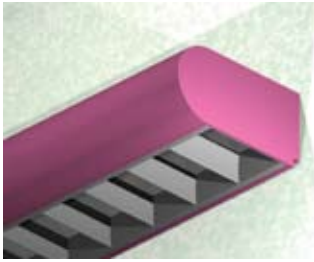

# 3.5 x 6.875/OVL DW

**Lighting:** Direct  
**Mounting:** Wall  
**Length:** Stocked up to 8'  
**Connectors:** Consult Factory For Details  
**Diffuser:** Parabolic Aluminum Louver  
**Finish:** Sand Finish  
**Options:** Consult Factory

· = .250" Dia. hole    .. = (2) .875" Dia. holes

# 3.5 x 6.875/OVL DIW

**Lighting:** Direct/Indirect  
**Mounting:** Wall  
**Length:** Stocked up to 8'  
**Connectors:** Consult Factory For Details  
**Diffuser:** Parabolic Aluminum Louver  
**Finish:** Sand Finish  
**Options:** Consult Factory