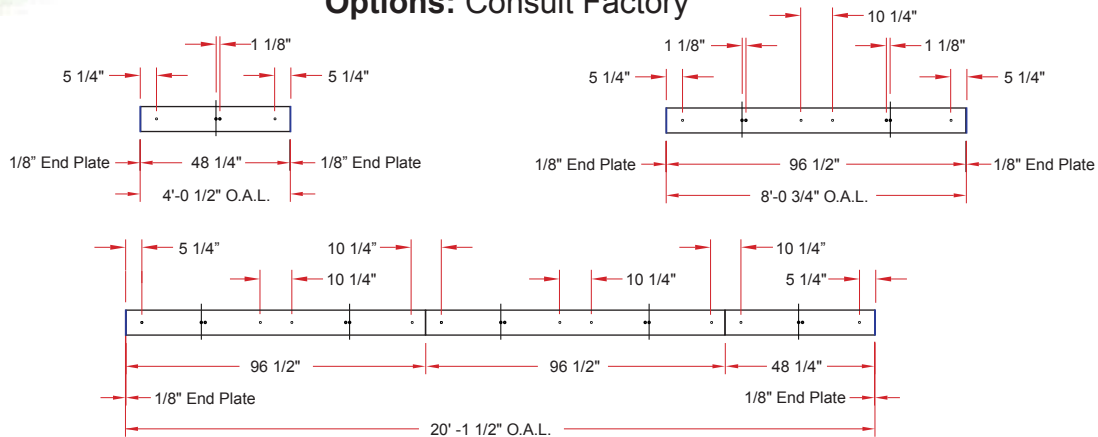

# 3.5 x 6.875/OVL DW

**Lighting:** Direct  
**Mounting:** Wall  
**Length:** Stocked up to 8'  
**Connectors:** Consult Factory For Details  
**Diffuser:** Parabolic Aluminum Louver  
**Finish:** Sand Finish  
**Options:** Consult Factory

· = .250" Dia. hole    .. = (2) .875" Dia. holes

# 3.5 x 6.875/OVL DIW

**Lighting:** Direct/Indirect  
**Mounting:** Wall  
**Length:** Stocked up to 8'  
**Connectors:** Consult Factory For Details  
**Diffuser:** Parabolic Aluminum Louver  
**Finish:** Sand Finish  
**Options:** Consult Factory