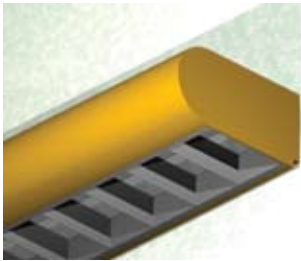

# 3.5 x 6.875/OVL DW

**Lighting:** Direct  
**Mounting:** Wall  
**Length:** Stocked up to 8'  
**Connectors:** Consult Factory For Details  
**Diffuser:** Parabolic Aluminum Louver  
**Finish:** Sand Finish  
**Options:** Consult Factory

· = .250" Dia. hole    .. = (2) .875" Dia. holes

# 3.5 x 6.875/OVL DIW

**Lighting:** Direct/Indirect  
**Mounting:** Wall  
**Length:** Stocked up to 8'  
**Connectors:** Consult Factory For Details  
**Diffuser:** Parabolic Aluminum Louver  
**Finish:** Sand Finish  
**Options:** Consult Factory