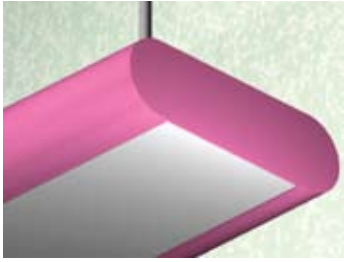

3.5 x 12/OVL DP (for Lens)

Lighting: Direct
Mounting: Pendant or Cable
Length: Stocked up to 8'
Connectors: Consult Factory For Details
Diffuser: Prismatic Acrylic Lens by others
Finish: Sand Finish
Options: Consult Factory

3.5 x 12/OVL DIP (for Lens)

Lighting: Direct/Indirect
Mounting: Pendant or Cable
Length: Stocked up to 8'
Connectors: Consult Factory For Details
Diffuser: Prismatic Acrylic Lens by others
Finish: Sand Finish
Options: Consult Factory