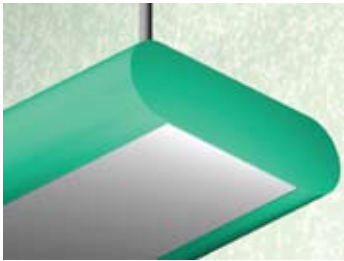

3.5 x 12/OVL DP (for Lens)

Lighting: Direct
Mounting: Pendant or Cable
Length: Stocked up to 8'
Connectors: Consult Factory For Details
Diffuser: Prismatic Acrylic Lens by others
Finish: Sand Finish
Options: Consult Factory

3.5 x 12/OVL DIP (for Lens)

Lighting: Direct/Indirect
Mounting: Pendant or Cable
Length: Stocked up to 8'
Connectors: Consult Factory For Details
Diffuser: Prismatic Acrylic Lens by others
Finish: Sand Finish
Options: Consult Factory