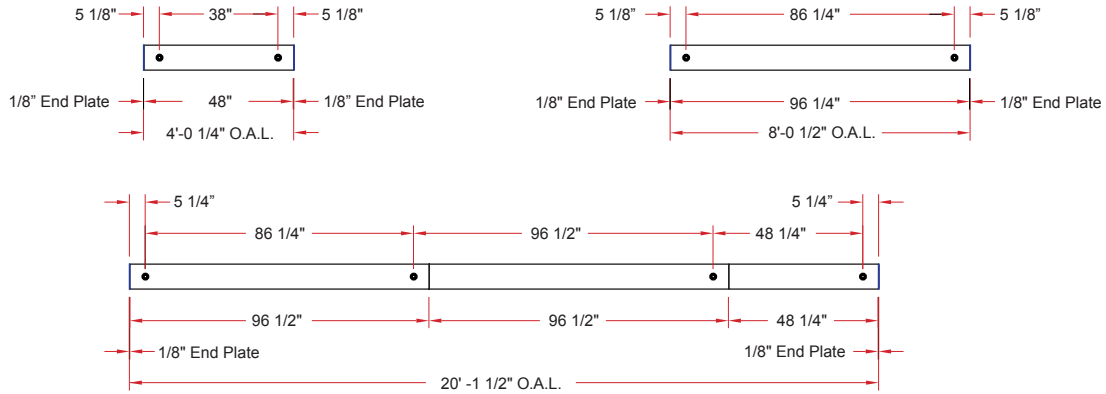

3.5 x 12/OVL DP (for Lens)

Lighting: Direct
Mounting: Pendant or Cable
Length: Stocked up to 8'
Connectors: Consult Factory For Details
Diffuser: Prismatic Acrylic Lens by others
Finish: Sand Finish
Options: Consult Factory

3.5 x 12/OVL DIP (for Lens)

Lighting: Direct/Indirect
Mounting: Pendant or Cable
Length: Stocked up to 8'
Connectors: Consult Factory For Details
Diffuser: Prismatic Acrylic Lens by others
Finish: Sand Finish
Options: Consult Factory