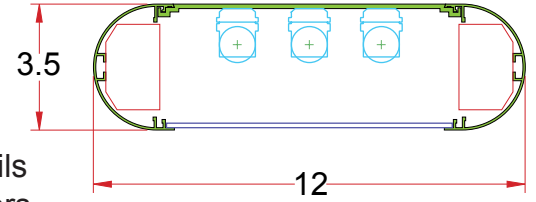

3.5 x 12/OVL DP (for Lens)

Lighting: Direct
Mounting: Pendant or Cable
Length: Stocked up to 8'
Connectors: Consult Factory For Details
Diffuser: Prismatic Acrylic Lens by others
Finish: Sand Finish
Options: Consult Factory

3.5 x 12/OVL DIP (for Lens)

Lighting: Direct/Indirect
Mounting: Pendant or Cable
Length: Stocked up to 8'
Connectors: Consult Factory For Details
Diffuser: Prismatic Acrylic Lens by others
Finish: Sand Finish
Options: Consult Factory