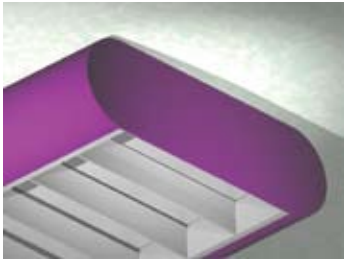

# 3.5 x 12/OVL DS

**Lighting:** Direct  
**Mounting:** Surface  
**Length:** Stocked up to 8'  
**Connectors:** Consult Factory For Details  
**Diffuser:** Parabolic Aluminum Louver  
**Finish:** Sand Finish  
**Options:** Consult Factory

# 3.5 x 12/OVL IP

**Lighting:** Indirect  
**Mounting:** Pendant or Cable  
**Length:** Stocked up to 8'  
**Connectors:** Consult Factory For Details  
**Diffuser:** None  
**Finish:** Sand Finish  
**Options:** Consult Factory