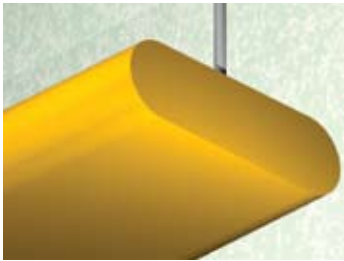

# 3.5 x 12/OVL DS

**Lighting:** Direct  
**Mounting:** Surface  
**Length:** Stocked up to 8'  
**Connectors:** Consult Factory For Details  
**Diffuser:** Parabolic Aluminum Louver  
**Finish:** Sand Finish  
**Options:** Consult Factory

# 3.5 x 12/OVL IP

**Lighting:** Indirect  
**Mounting:** Pendant or Cable  
**Length:** Stocked up to 8'  
**Connectors:** Consult Factory For Details  
**Diffuser:** None  
**Finish:** Sand Finish  
**Options:** Consult Factory