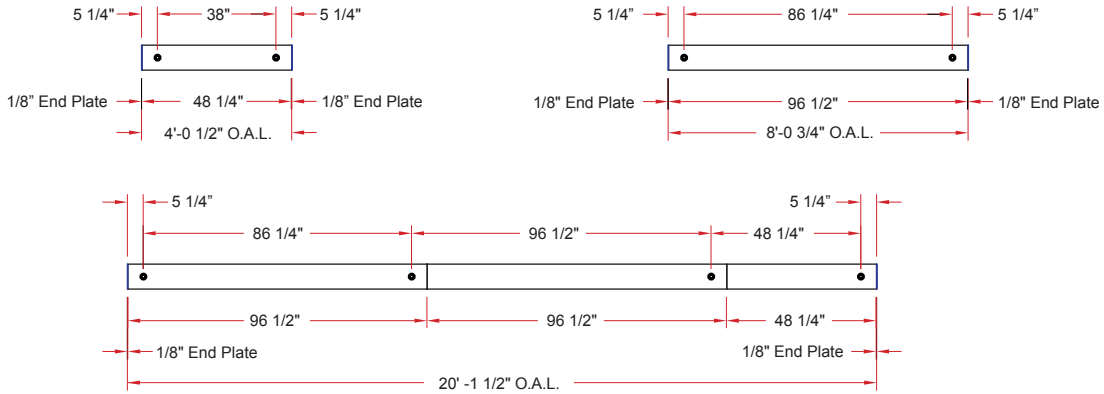

# 3.5 x 12/OVL DS

**Lighting:** Direct  
**Mounting:** Surface  
**Length:** Stocked up to 8'  
**Connectors:** Consult Factory For Details  
**Diffuser:** Parabolic Aluminum Louver  
**Finish:** Sand Finish  
**Options:** Consult Factory

# 3.5 x 12/OVL IP

**Lighting:** Indirect  
**Mounting:** Pendant or Cable  
**Length:** Stocked up to 8'  
**Connectors:** Consult Factory For Details  
**Diffuser:** None  
**Finish:** Sand Finish  
**Options:** Consult Factory