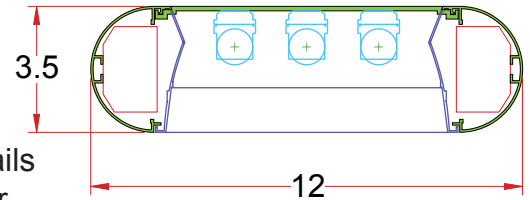

# 3.5 x 12/OVL DS

**Lighting:** Direct  
**Mounting:** Surface  
**Length:** Stocked up to 8'  
**Connectors:** Consult Factory For Details  
**Diffuser:** Parabolic Aluminum Louver  
**Finish:** Sand Finish  
**Options:** Consult Factory

# 3.5 x 12/OVL IP

**Lighting:** Indirect  
**Mounting:** Pendant or Cable  
**Length:** Stocked up to 8'  
**Connectors:** Consult Factory For Details  
**Diffuser:** None  
**Finish:** Sand Finish  
**Options:** Consult Factory