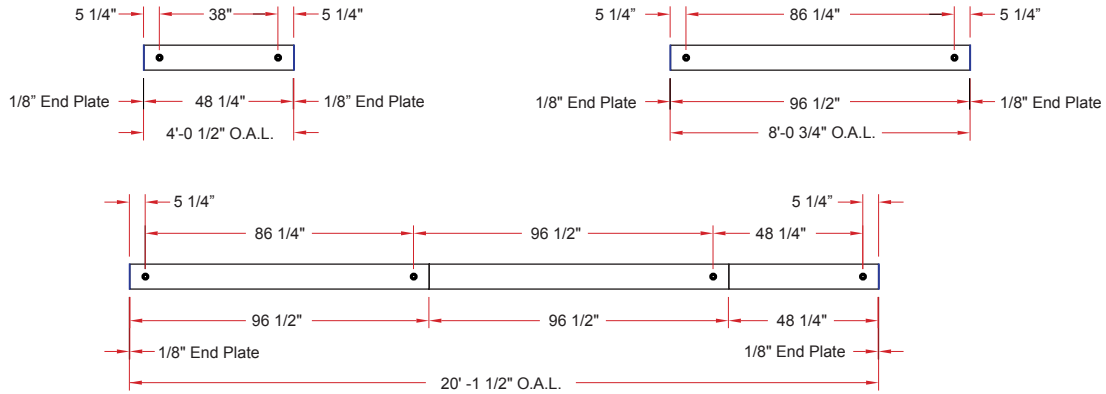

3.5 x 12/OVL DP

Lighting: Direct
Mounting: Pendant or Cable
Length: Stocked up to 8'
Connectors: Consult Factory For Details
Diffuser: Parabolic Aluminum Louver
Finish: Sand Finish
Options: Consult Factory

3.5 x 12/OVL DIP

Lighting: Direct/Indirect
Mounting: Pendant or Cable
Length: Stocked up to 8'
Connectors: Consult Factory For Details
Diffuser: Parabolic Aluminum Louver
Finish: Sand Finish
Options: Consult Factory