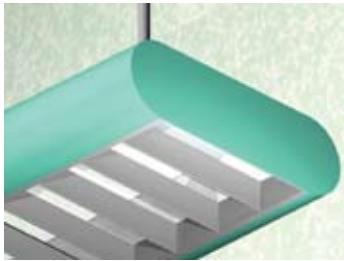

3.5 x 12/OVL DP

Lighting: Direct
Mounting: Pendant or Cable
Length: Stocked up to 8'
Connectors: Consult Factory For Details
Diffuser: Parabolic Aluminum Louver
Finish: Sand Finish
Options: Consult Factory

3.5 x 12/OVL DIP

Lighting: Direct/Indirect
Mounting: Pendant or Cable
Length: Stocked up to 8'
Connectors: Consult Factory For Details
Diffuser: Parabolic Aluminum Louver
Finish: Sand Finish
Options: Consult Factory