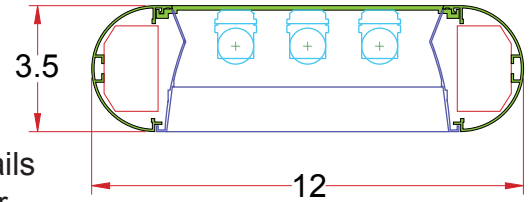

3.5 x 12/OVL DP

Lighting: Direct
Mounting: Pendant or Cable
Length: Stocked up to 8'
Connectors: Consult Factory For Details
Diffuser: Parabolic Aluminum Louver
Finish: Sand Finish
Options: Consult Factory

3.5 x 12/OVL DIP

Lighting: Direct/Indirect
Mounting: Pendant or Cable
Length: Stocked up to 8'
Connectors: Consult Factory For Details
Diffuser: Parabolic Aluminum Louver
Finish: Sand Finish
Options: Consult Factory