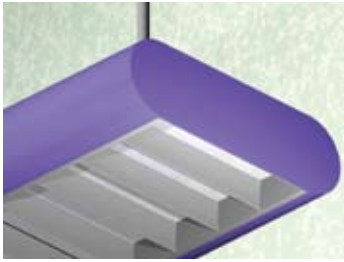

3.5 x 12/OVL DP

Lighting: Direct
Mounting: Pendant or Cable
Length: Stocked up to 8'
Connectors: Consult Factory For Details
Diffuser: Parabolic Aluminum Louver
Finish: Sand Finish
Options: Consult Factory

3.5 x 12/OVL DIP

Lighting: Direct/Indirect
Mounting: Pendant or Cable
Length: Stocked up to 8'
Connectors: Consult Factory For Details
Diffuser: Parabolic Aluminum Louver
Finish: Sand Finish
Options: Consult Factory