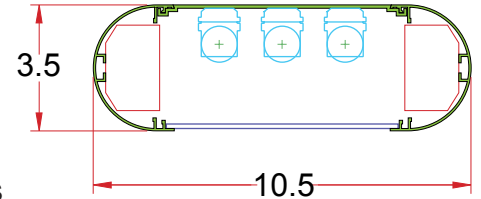

3.5 x 10.5/OVL DP (for Lens)

Lighting: Direct
Mounting: Pendant or Cable
Length: Stocked up to 8'
Connectors: Consult Factory For Details
Diffuser: Prismatic Acrylic Lens by others
Finish: Sand Finish
Options: Consult Factory

3.5 x 10.5/OVL DIP (for Lens)

Lighting: Direct/Indirect
Mounting: Pendant or Cable
Length: Stocked up to 8'
Connectors: Consult Factory For Details
Diffuser: Prismatic Acrylic Lens by others
Finish: Sand Finish
Options: Consult Factory