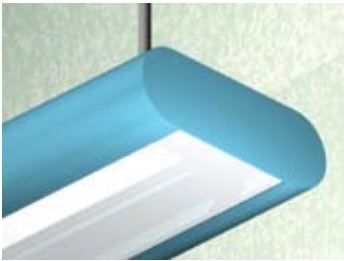

3.5 x 10.5/OVL DP (for Lens)

Lighting: Direct
Mounting: Pendant or Cable
Length: Stocked up to 8'
Connectors: Consult Factory For Details
Diffuser: Prismatic Acrylic Lens by others
Finish: Sand Finish
Options: Consult Factory

3.5 x 10.5/OVL DIP (for Lens)

Lighting: Direct/Indirect
Mounting: Pendant or Cable
Length: Stocked up to 8'
Connectors: Consult Factory For Details
Diffuser: Prismatic Acrylic Lens by others
Finish: Sand Finish
Options: Consult Factory