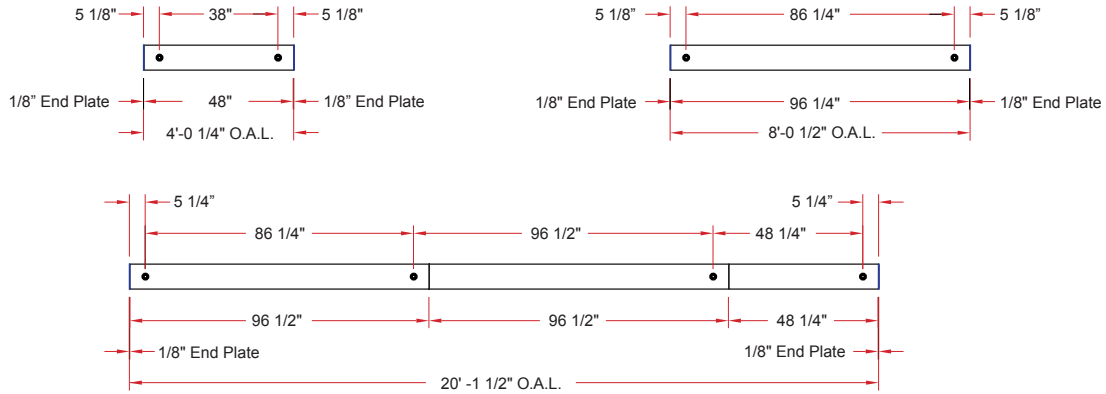

3.5 x 10.5/OVL DP (for Lens)

Lighting: Direct
Mounting: Pendant or Cable
Length: Stocked up to 8'
Connectors: Consult Factory For Details
Diffuser: Prismatic Acrylic Lens by others
Finish: Sand Finish
Options: Consult Factory

3.5 x 10.5/OVL DIP (for Lens)

Lighting: Direct/Indirect
Mounting: Pendant or Cable
Length: Stocked up to 8'
Connectors: Consult Factory For Details
Diffuser: Prismatic Acrylic Lens by others
Finish: Sand Finish
Options: Consult Factory