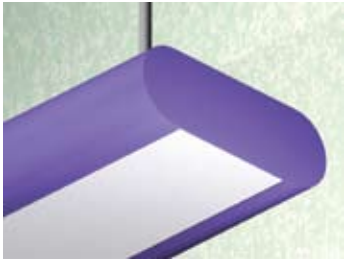

3.5 x 10.5/OVL DP (for Lens)

Lighting: Direct
Mounting: Pendant or Cable
Length: Stocked up to 8'
Connectors: Consult Factory For Details
Diffuser: Prismatic Acrylic Lens by others
Finish: Sand Finish
Options: Consult Factory

3.5 x 10.5/OVL DIP (for Lens)

Lighting: Direct/Indirect
Mounting: Pendant or Cable
Length: Stocked up to 8'
Connectors: Consult Factory For Details
Diffuser: Prismatic Acrylic Lens by others
Finish: Sand Finish
Options: Consult Factory