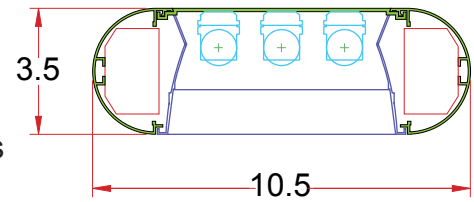

3.5 x 10.5/OVL DS

Lighting: Direct
Mounting: Surface
Length: Stocked up to 8'
Connectors: Consult Factory For Details
Diffuser: Parabolic Aluminum Louver
Finish: Sand Finish
Options: Consult Factory

3.5 x 10.5/OVL IP

Lighting: Indirect
Mounting: Pendant or Cable
Length: Stocked up to 8'
Connectors: Consult Factory For Details
Diffuser: None
Finish: Sand Finish
Options: Consult Factory