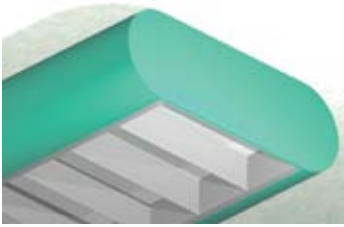

3.5 x 10.5/OVL DS

Lighting: Direct
Mounting: Surface
Length: Stocked up to 8'
Connectors: Consult Factory For Details
Diffuser: Parabolic Aluminum Louver
Finish: Sand Finish
Options: Consult Factory

3.5 x 10.5/OVL IP

Lighting: Indirect
Mounting: Pendant or Cable
Length: Stocked up to 8'
Connectors: Consult Factory For Details
Diffuser: None
Finish: Sand Finish
Options: Consult Factory