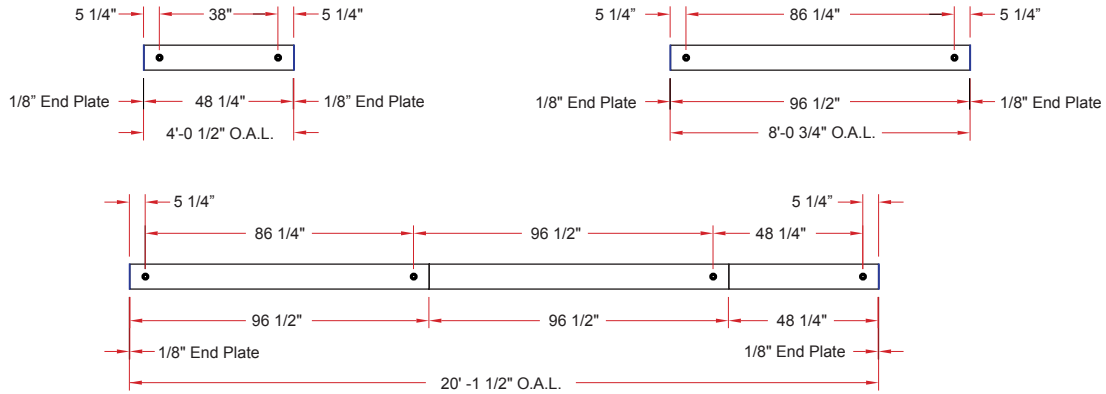

3.5 x 10.5/OVL DS

Lighting: Direct
Mounting: Surface
Length: Stocked up to 8'
Connectors: Consult Factory For Details
Diffuser: Parabolic Aluminum Louver
Finish: Sand Finish
Options: Consult Factory

3.5 x 10.5/OVL IP

Lighting: Indirect
Mounting: Pendant or Cable
Length: Stocked up to 8'
Connectors: Consult Factory For Details
Diffuser: None
Finish: Sand Finish
Options: Consult Factory