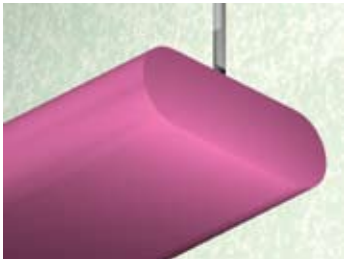

3.5 x 10.5/OVL DS

Lighting: Direct
Mounting: Surface
Length: Stocked up to 8'
Connectors: Consult Factory For Details
Diffuser: Parabolic Aluminum Louver
Finish: Sand Finish
Options: Consult Factory

3.5 x 10.5/OVL IP

Lighting: Indirect
Mounting: Pendant or Cable
Length: Stocked up to 8'
Connectors: Consult Factory For Details
Diffuser: None
Finish: Sand Finish
Options: Consult Factory