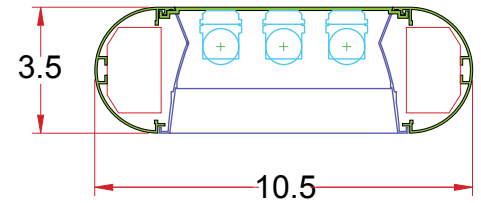

3.5 x 10.5/OVL DP

Lighting: Direct
Mounting: Pendant or Cable
Length: Stocked up to 8'
Connectors: Consult Factory For Details
Diffuser: Parabolic Aluminum Louver
Finish: Sand Finish
Options: Consult Factory

3.5 x 10.5/OVL DIP

Lighting: Direct/Indirect
Mounting: Pendant or Cable
Length: Stocked up to 8'
Connectors: Consult Factory For Details
Diffuser: Parabolic Aluminum Louver
Finish: Sand Finish
Options: Consult Factory