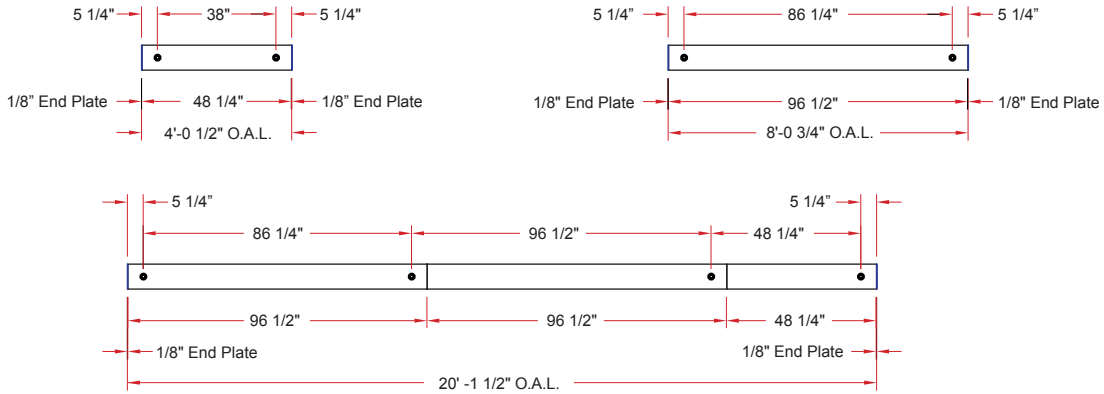

3.5 x 10.5/OVL DP

Lighting: Direct
Mounting: Pendant or Cable
Length: Stocked up to 8'
Connectors: Consult Factory For Details
Diffuser: Parabolic Aluminum Louver
Finish: Sand Finish
Options: Consult Factory

3.5 x 10.5/OVL DIP

Lighting: Direct/Indirect
Mounting: Pendant or Cable
Length: Stocked up to 8'
Connectors: Consult Factory For Details
Diffuser: Parabolic Aluminum Louver
Finish: Sand Finish
Options: Consult Factory