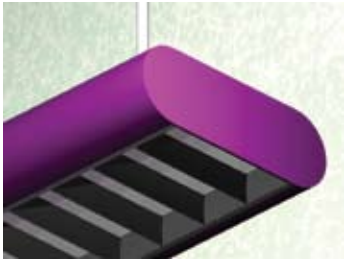

3.5 x 10.5/OVL DP

Lighting: Direct
Mounting: Pendant or Cable
Length: Stocked up to 8'
Connectors: Consult Factory For Details
Diffuser: Parabolic Aluminum Louver
Finish: Sand Finish
Options: Consult Factory

3.5 x 10.5/OVL DIP

Lighting: Direct/Indirect
Mounting: Pendant or Cable
Length: Stocked up to 8'
Connectors: Consult Factory For Details
Diffuser: Parabolic Aluminum Louver
Finish: Sand Finish
Options: Consult Factory