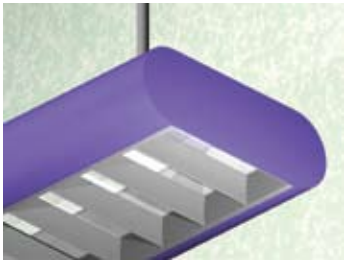

3.5 x 10.5/OVL DP

Lighting: Direct
Mounting: Pendant or Cable
Length: Stocked up to 8'
Connectors: Consult Factory For Details
Diffuser: Parabolic Aluminum Louver
Finish: Sand Finish
Options: Consult Factory

3.5 x 10.5/OVL DIP

Lighting: Direct/Indirect
Mounting: Pendant or Cable
Length: Stocked up to 8'
Connectors: Consult Factory For Details
Diffuser: Parabolic Aluminum Louver
Finish: Sand Finish
Options: Consult Factory