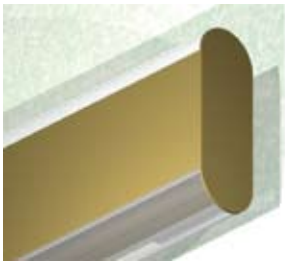

3.5 x 10/OVL-P DIP

Lighting: Bidirectional
Mounting: Pendant or Cable
Length: Stocked up to 8'
Connectors: Consult Factory For Details
Diffuser: DR Acrylic Lens
Finish: Mill Finish
Options: Consult Factory

3.5 x 10/OVL-P DIW

Lighting: Bidirectional
Mounting: Wall
Length: Stocked up to 8'
Connectors: Consult Factory For Details
Diffuser: DR Acrylic Lens
Finish: Mill Finish
Options: Consult Factory