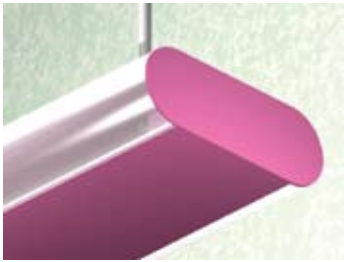

3.5 x 10/OVL-P DIP

Lighting: Bidirectional
Mounting: Pendant or Cable
Length: Stocked up to 8'
Connectors: Consult Factory For Details
Diffuser: DR Acrylic Lens
Finish: Mill Finish
Options: Consult Factory

3.5 x 10/OVL-P DIW

Lighting: Bidirectional
Mounting: Wall
Length: Stocked up to 8'
Connectors: Consult Factory For Details
Diffuser: DR Acrylic Lens
Finish: Mill Finish
Options: Consult Factory