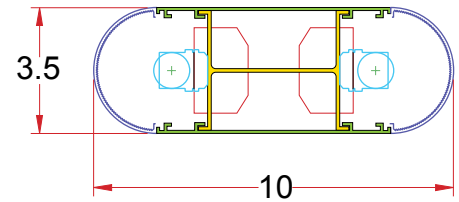

3.5 x 10/OVL-P DIP

Lighting: Bidirectional
Mounting: Pendant or Cable
Length: Stocked up to 8'
Connectors: Consult Factory For Details
Diffuser: DR Acrylic Lens
Finish: Mill Finish
Options: Consult Factory

3.5 x 10/OVL-P DIW

Lighting: Bidirectional
Mounting: Wall
Length: Stocked up to 8'
Connectors: Consult Factory For Details
Diffuser: DR Acrylic Lens
Finish: Mill Finish
Options: Consult Factory