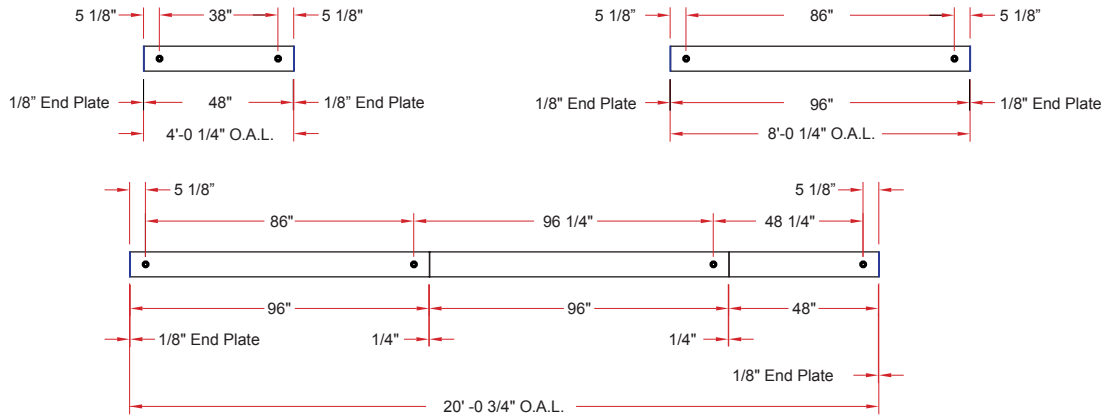

3.5 x 10/OVL-P DIP

Lighting: Bidirectional
Mounting: Pendant or Cable
Length: Stocked up to 8'
Connectors: Consult Factory For Details
Diffuser: DR Acrylic Lens
Finish: Mill Finish
Options: Consult Factory

3.5 x 10/OVL-P DIW

Lighting: Bidirectional
Mounting: Wall
Length: Stocked up to 8'
Connectors: Consult Factory For Details
Diffuser: DR Acrylic Lens
Finish: Mill Finish
Options: Consult Factory