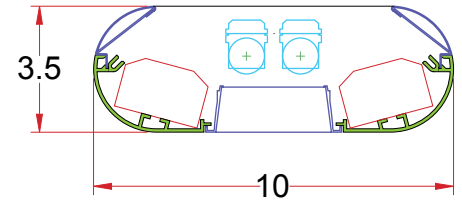

3.5 x 10/OVL 180°A DIP

Lighting: Direct/Indirect
Mounting: Pendant or Cable
Length: Stocked up to 8'
Connectors: Consult Factory For Details
Diffuser: Perf. Metal Diffuser & Acrylic Inlay
by others, Parabolic Aluminum Louver
Finish: Mill Finish
Options: Consult Factory

Note: Mounting locations dependent upon your sheet metal.