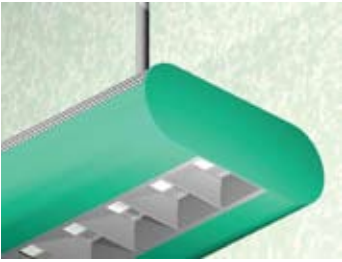

3.5 x 10/OVL 180°A DIP

Lighting: Direct/Indirect
Mounting: Pendant or Cable
Length: Stocked up to 8'
Connectors: Consult Factory For Details
Diffuser: Perf. Metal Diffuser & Acrylic Inlay
by others, Parabolic Aluminum Louver
Finish: Mill Finish
Options: Consult Factory

Note: Mounting locations dependent upon your sheet metal.