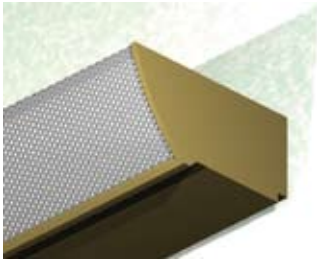

3.25 x 6.25/OVL DIW

Lighting: Direct/Indirect
Mounting: Wall
Length: Stocked up to 8'
Connectors: Consult Factory For Details
Diffuser: Perf. Metal Diffuser & Acrylic Inlay by others
Finish: Mill Finish
Options: Consult Factory