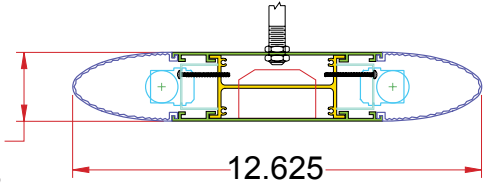

2.125 x 12.625/OVL DIP-H

Lighting: Bidirectional
Mounting: Pendant or Cable
Length: Stocked up to 8' 2.125
Connectors: Consult Factory For Details
Diffuser: DR Acrylic Lens
Finish: Mill Finish
Options: Consult Factory

2.125 x 12.625/OVL DIW

Lighting: Direct/Indirect
Mounting: Wall
Length: Stocked up to 8'
Connectors: Consult Factory For Details
Diffuser: DR Acrylic Lens
Finish: Mill Finish
Options: Consult Factory