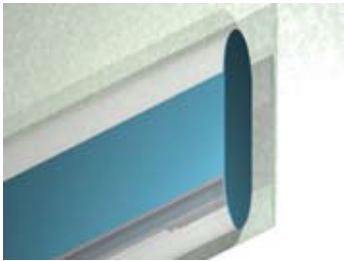

2.125 x 12.625/OVL DIP-H

Lighting: Bidirectional
Mounting: Pendant or Cable
Length: Stocked up to 8' 2.125
Connectors: Consult Factory For Details
Diffuser: DR Acrylic Lens
Finish: Mill Finish
Options: Consult Factory

2.125 x 12.625/OVL DIW

Lighting: Direct/Indirect
Mounting: Wall
Length: Stocked up to 8'
Connectors: Consult Factory For Details
Diffuser: DR Acrylic Lens
Finish: Mill Finish
Options: Consult Factory