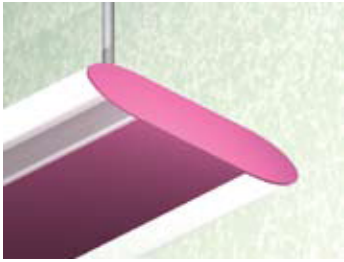

2.125 x 12.625/OVL DIP-H

Lighting: Bidirectional
Mounting: Pendant or Cable
Length: Stocked up to 8' 2.125
Connectors: Consult Factory For Details
Diffuser: DR Acrylic Lens
Finish: Mill Finish
Options: Consult Factory

2.125 x 12.625/OVL DIW

Lighting: Direct/Indirect
Mounting: Wall
Length: Stocked up to 8'
Connectors: Consult Factory For Details
Diffuser: DR Acrylic Lens
Finish: Mill Finish
Options: Consult Factory