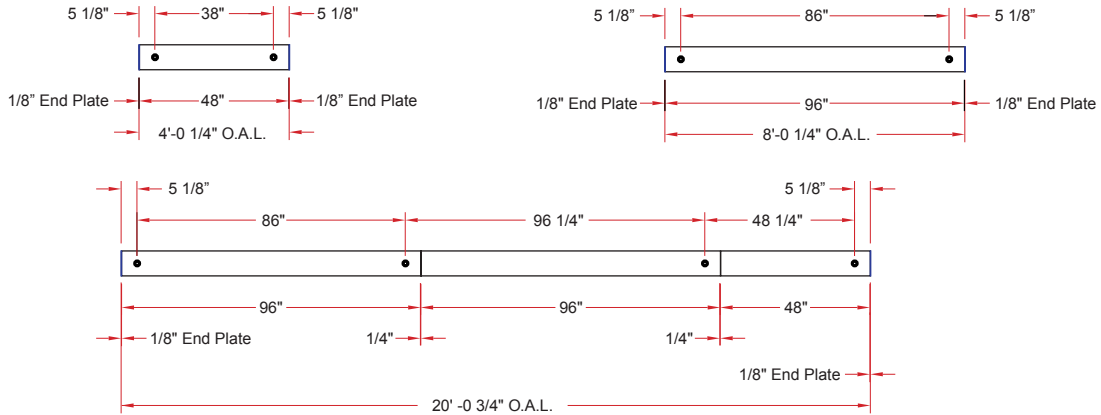

2.125 x 12.625/OVL DIP-H

Lighting: Bidirectional
Mounting: Pendant or Cable
Length: Stocked up to 8' 2.125
Connectors: Consult Factory For Details
Diffuser: DR Acrylic Lens
Finish: Mill Finish
Options: Consult Factory

2.125 x 12.625/OVL DIW

Lighting: Direct/Indirect
Mounting: Wall
Length: Stocked up to 8'
Connectors: Consult Factory For Details
Diffuser: DR Acrylic Lens
Finish: Mill Finish
Options: Consult Factory