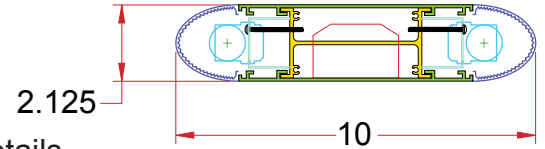

# 2.125 x 10/OVL DIP-H

**Lighting:** Bidirectional  
**Mounting:** Pendant or Cable  
**Length:** Stocked up to 8'  
**Connectors:** Consult Factory For Details  
**Diffuser:** DR Acrylic Lens  
**Finish:** Mill Finish  
**Options:** Consult Factory

# 2.125 x 10/OVL DIW

**Lighting:** Direct/Indirect  
**Mounting:** Wall  
**Length:** Stocked up to 8'  
**Connectors:** Consult Factory For Details  
**Diffuser:** DR Acrylic Lens  
**Finish:** Mill Finish  
**Options:** Consult Factory