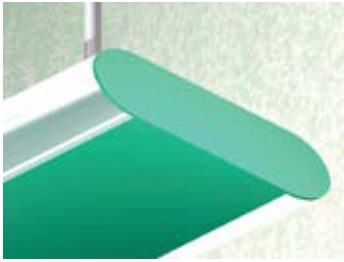

# 2.125 x 10/OVL DIP-H

**Lighting:** Bidirectional  
**Mounting:** Pendant or Cable  
**Length:** Stocked up to 8'  
**Connectors:** Consult Factory For Details  
**Diffuser:** DR Acrylic Lens  
**Finish:** Mill Finish  
**Options:** Consult Factory

# 2.125 x 10/OVL DIW

**Lighting:** Direct/Indirect  
**Mounting:** Wall  
**Length:** Stocked up to 8'  
**Connectors:** Consult Factory For Details  
**Diffuser:** DR Acrylic Lens  
**Finish:** Mill Finish  
**Options:** Consult Factory