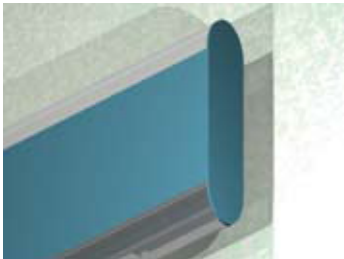

# 2.125 x 10/OVL DIP-H

**Lighting:** Bidirectional  
**Mounting:** Pendant or Cable  
**Length:** Stocked up to 8'  
**Connectors:** Consult Factory For Details  
**Diffuser:** DR Acrylic Lens  
**Finish:** Mill Finish  
**Options:** Consult Factory

# 2.125 x 10/OVL DIW

**Lighting:** Direct/Indirect  
**Mounting:** Wall  
**Length:** Stocked up to 8'  
**Connectors:** Consult Factory For Details  
**Diffuser:** DR Acrylic Lens  
**Finish:** Mill Finish  
**Options:** Consult Factory