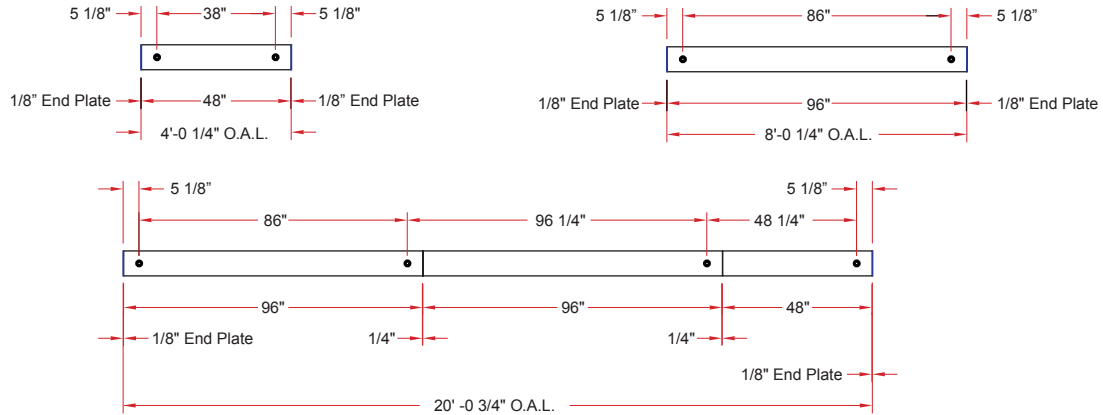

# 2.125 x 10/OVL DIP-H

**Lighting:** Bidirectional  
**Mounting:** Pendant or Cable  
**Length:** Stocked up to 8'  
**Connectors:** Consult Factory For Details  
**Diffuser:** DR Acrylic Lens  
**Finish:** Mill Finish  
**Options:** Consult Factory

# 2.125 x 10/OVL DIW

**Lighting:** Direct/Indirect  
**Mounting:** Wall  
**Length:** Stocked up to 8'  
**Connectors:** Consult Factory For Details  
**Diffuser:** DR Acrylic Lens  
**Finish:** Mill Finish  
**Options:** Consult Factory