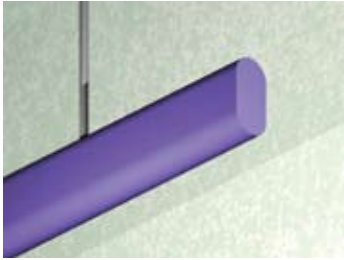

1.8 x 3.75/OVL PWW

Lighting: Wall Wash
Mounting: Pendant
Length: Stocked up to 8'
Connectors: Consult Factory For Details
Diffuser: None
Finish: Sand Finish
Options: Consult Factory

1.7 x 7.2/OVL IP-1

Lighting: Indirect
Mounting: Pendant or Cable
Length: Stocked up to 8'
Connectors: Consult Factory For Details
Diffuser: None
Finish: Sand Finish
Options: Consult Factory