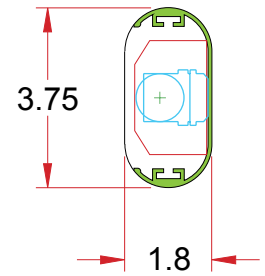

1.8 x 3.75/OVL PWW

Lighting: Wall Wash
Mounting: Pendant
Length: Stocked up to 8'
Connectors: Consult Factory For Details
Diffuser: None
Finish: Sand Finish
Options: Consult Factory

1.7 x 7.2/OVL IP-1

Lighting: Indirect
Mounting: Pendant or Cable
Length: Stocked up to 8'
Connectors: Consult Factory For Details
Diffuser: None
Finish: Sand Finish
Options: Consult Factory