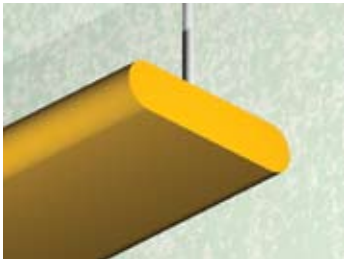

1.8 x 3.75/OVL PWW

Lighting: Wall Wash
Mounting: Pendant
Length: Stocked up to 8'
Connectors: Consult Factory For Details
Diffuser: None
Finish: Sand Finish
Options: Consult Factory

1.7 x 7.2/OVL IP-1

Lighting: Indirect
Mounting: Pendant or Cable
Length: Stocked up to 8'
Connectors: Consult Factory For Details
Diffuser: None
Finish: Sand Finish
Options: Consult Factory