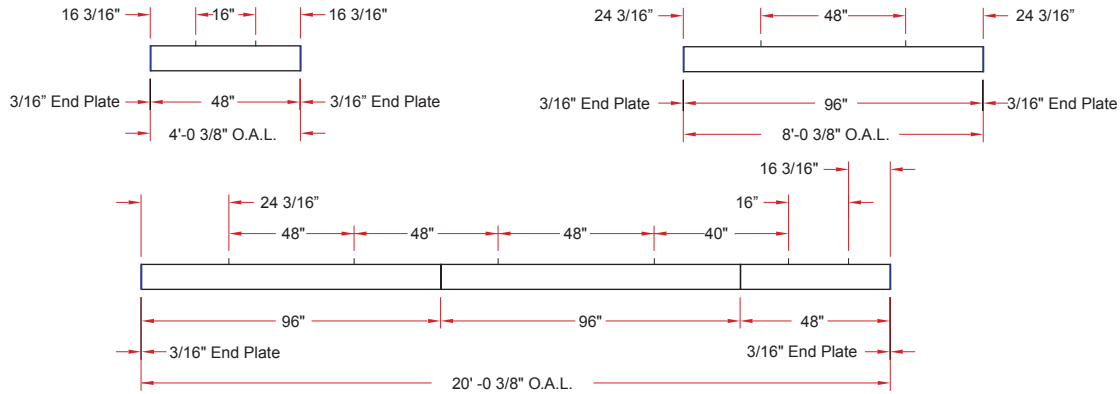

1.8 x 3.75/OVL PWW

Lighting: Wall Wash
Mounting: Pendant
Length: Stocked up to 8'
Connectors: Consult Factory For Details
Diffuser: None
Finish: Sand Finish
Options: Consult Factory

1.7 x 7.2/OVL IP-1

Lighting: Indirect
Mounting: Pendant or Cable
Length: Stocked up to 8'
Connectors: Consult Factory For Details
Diffuser: None
Finish: Sand Finish
Options: Consult Factory