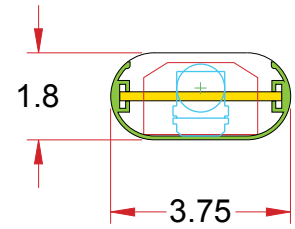

1.8 x 3.75/OVL IP

Lighting: Indirect
Mounting: Pendant or Cable
Length: Stocked up to 8'
Connectors: Consult Factory For Details
Diffuser: None
Finish: Sand Finish
Options: Consult Factory

1.8 x 3.75/OVL IW

Lighting: Indirect
Mounting: Wall
Length: Stocked up to 8'
Connectors: Consult Factory For Details
Diffuser: None
Finish: Sand Finish
Options: Consult Factory