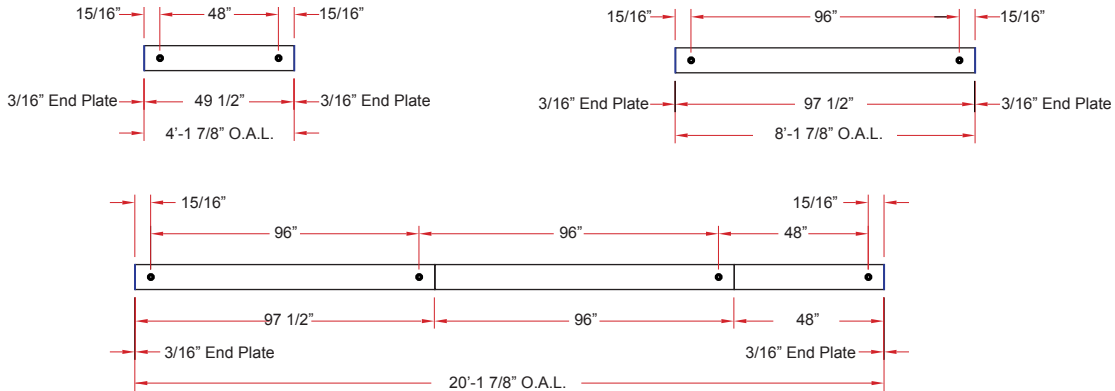

1.8 x 3.75/OVL IP

Lighting: Indirect
Mounting: Pendant or Cable
Length: Stocked up to 8'
Connectors: Consult Factory For Details
Diffuser: None
Finish: Sand Finish
Options: Consult Factory

1.8 x 3.75/OVL IW

Lighting: Indirect
Mounting: Wall
Length: Stocked up to 8'
Connectors: Consult Factory For Details
Diffuser: None
Finish: Sand Finish
Options: Consult Factory