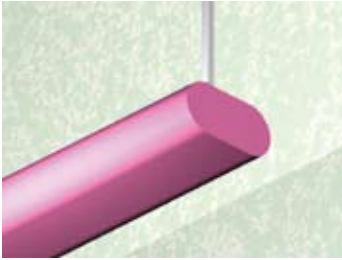

1.8 x 3.75/OVL IP

Lighting: Indirect
Mounting: Pendant or Cable
Length: Stocked up to 8'
Connectors: Consult Factory For Details
Diffuser: None
Finish: Sand Finish
Options: Consult Factory

1.8 x 3.75/OVL IW

Lighting: Indirect
Mounting: Wall
Length: Stocked up to 8'
Connectors: Consult Factory For Details
Diffuser: None
Finish: Sand Finish
Options: Consult Factory