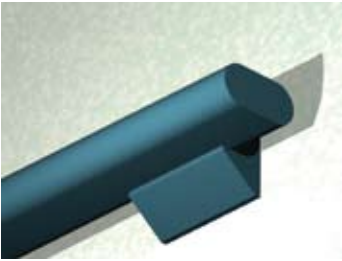

1.8 x 3.75/OVL IP

Lighting: Indirect
Mounting: Pendant or Cable
Length: Stocked up to 8'
Connectors: Consult Factory For Details
Diffuser: None
Finish: Sand Finish
Options: Consult Factory

1.8 x 3.75/OVL IW

Lighting: Indirect
Mounting: Wall
Length: Stocked up to 8'
Connectors: Consult Factory For Details
Diffuser: None
Finish: Sand Finish
Options: Consult Factory