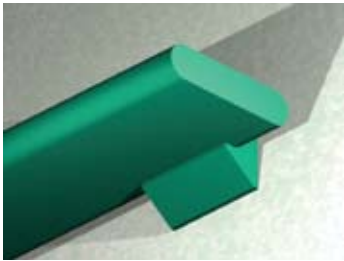

# 1.7 x 7.2/OVL IP-2

**Lighting:** Indirect  
**Mounting:** Pendant or Cable  
**Length:** Stocked up to 8'  
**Connectors:** Consult Factory For Details  
**Diffuser:** None  
**Finish:** Sand Finish  
**Options:** Consult Factory

# 1.7 x 7.2/OVL IW

**Lighting:** Indirect  
**Mounting:** Wall  
**Length:** Stocked up to 8'  
**Connectors:** Consult Factory For Details  
**Diffuser:** None  
**Finish:** Sand Finish  
**Options:** Consult Factory