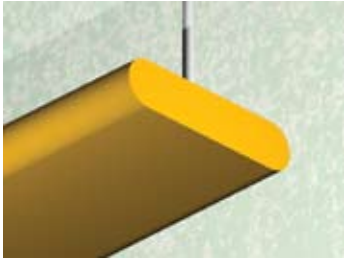

# 1.7 x 7.2/OVL IP-2

**Lighting:** Indirect  
**Mounting:** Pendant or Cable  
**Length:** Stocked up to 8'  
**Connectors:** Consult Factory For Details  
**Diffuser:** None  
**Finish:** Sand Finish  
**Options:** Consult Factory

# 1.7 x 7.2/OVL IW

**Lighting:** Indirect  
**Mounting:** Wall  
**Length:** Stocked up to 8'  
**Connectors:** Consult Factory For Details  
**Diffuser:** None  
**Finish:** Sand Finish  
**Options:** Consult Factory