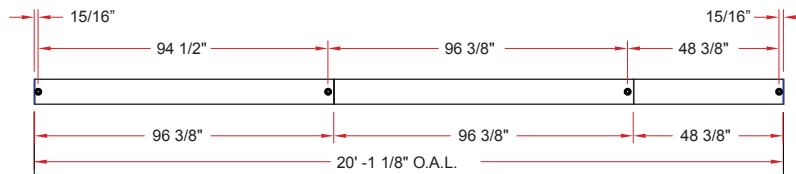

# 1.7 x 7.2/OVL IP-2

**Lighting:** Indirect  
**Mounting:** Pendant or Cable  
**Length:** Stocked up to 8'  
**Connectors:** Consult Factory For Details  
**Diffuser:** None  
**Finish:** Sand Finish  
**Options:** Consult Factory

# 1.7 x 7.2/OVL IW

**Lighting:** Indirect  
**Mounting:** Wall  
**Length:** Stocked up to 8'  
**Connectors:** Consult Factory For Details  
**Diffuser:** None  
**Finish:** Sand Finish  
**Options:** Consult Factory