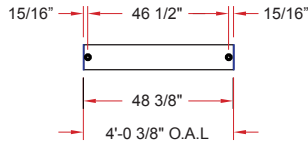

# 1.7 x 7.2/OVL IP-2

**Lighting:** Indirect  
**Mounting:** Pendant or Cable  
**Length:** Stocked up to 8'  
**Connectors:** Consult Factory For Details  
**Diffuser:** None  
**Finish:** Sand Finish  
**Options:** Consult Factory

# 1.7 x 7.2/OVL IW

**Lighting:** Indirect  
**Mounting:** Wall  
**Length:** Stocked up to 8'  
**Connectors:** Consult Factory For Details  
**Diffuser:** None  
**Finish:** Sand Finish  
**Options:** Consult Factory