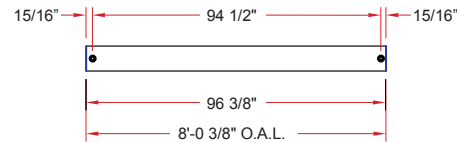

# 1.7 x 7.2/OVL IP-2

**Lighting:** Indirect  
**Mounting:** Pendant or Cable  
**Length:** Stocked up to 8'  
**Connectors:** Consult Factory For Details  
**Diffuser:** None  
**Finish:** Sand Finish  
**Options:** Consult Factory

# 1.7 x 7.2/OVL IW

**Lighting:** Indirect  
**Mounting:** Wall  
**Length:** Stocked up to 8'  
**Connectors:** Consult Factory For Details  
**Diffuser:** None  
**Finish:** Sand Finish  
**Options:** Consult Factory