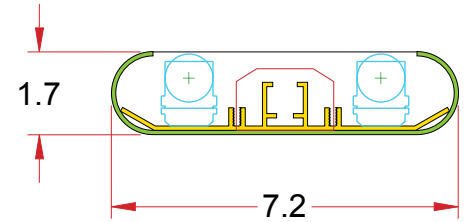

# 1.7 x 7.2/OVL IP-2

**Lighting:** Indirect  
**Mounting:** Pendant or Cable  
**Length:** Stocked up to 8'  
**Connectors:** Consult Factory For Details  
**Diffuser:** None  
**Finish:** Sand Finish  
**Options:** Consult Factory

# 1.7 x 7.2/OVL IW

**Lighting:** Indirect  
**Mounting:** Wall  
**Length:** Stocked up to 8'  
**Connectors:** Consult Factory For Details  
**Diffuser:** None  
**Finish:** Sand Finish  
**Options:** Consult Factory