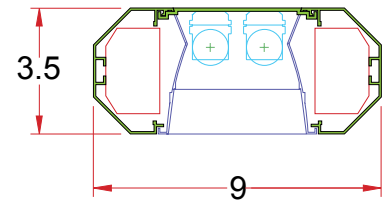

3.5 x 9/OCT DS

Lighting: Direct
Mounting: Surface
Length: Stocked up to 8'
Connectors: Consult Factory For Details
Diffuser: Parabolic Aluminum Louver
Finish: Sand Finish
Options: Consult Factory

3.5 x 9/OCT IP