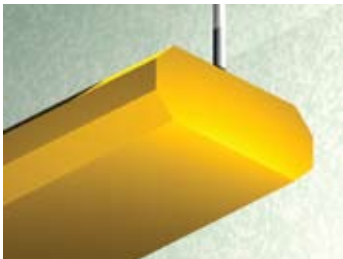

3.5 x 9/OCT DS

Lighting: Direct
Mounting: Surface
Length: Stocked up to 8'
Connectors: Consult Factory For Details
Diffuser: Parabolic Aluminum Louver
Finish: Sand Finish
Options: Consult Factory

3.5 x 9/OCT IP

Lighting: Indirect
Mounting: Pendant or Cable
Length: Stocked up to 8'
Connectors: Consult Factory For Details
Diffuser: None
Finish: Sand Finish
Options: Consult Factory