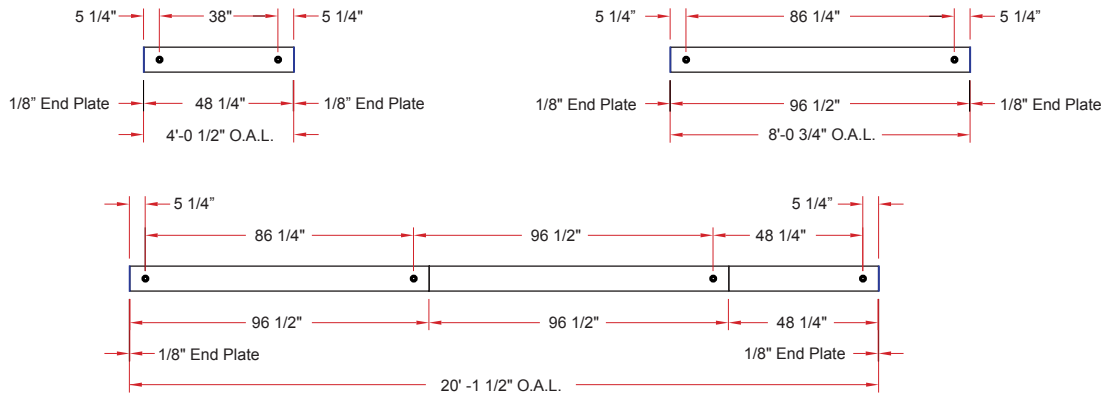

3.5 x 9/OCT DS

Lighting: Direct
Mounting: Surface
Length: Stocked up to 8'
Connectors: Consult Factory For Details
Diffuser: Parabolic Aluminum Louver
Finish: Sand Finish
Options: Consult Factory

3.5 x 9/OCT IP

Lighting: Indirect
Mounting: Pendant or Cable
Length: Stocked up to 8'
Connectors: Consult Factory For Details
Diffuser: None
Finish: Sand Finish
Options: Consult Factory