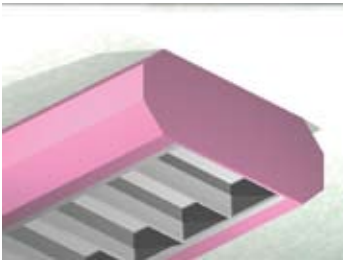

3.5 x 9/OCT DS

Lighting: Direct
Mounting: Surface
Length: Stocked up to 8'
Connectors: Consult Factory For Details
Diffuser: Parabolic Aluminum Louver
Finish: Sand Finish
Options: Consult Factory

3.5 x 9/OCT IP

Lighting: Indirect
Mounting: Pendant or Cable
Length: Stocked up to 8'
Connectors: Consult Factory For Details
Diffuser: None
Finish: Sand Finish
Options: Consult Factory