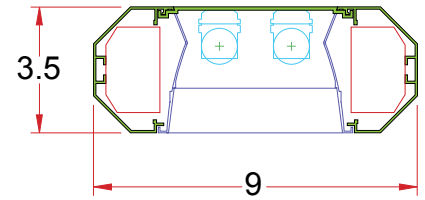

3.5 x 9/OCT DP

Lighting: Direct
Mounting: Pendant or Cable
Length: Stocked up to 8'
Connectors: Consult Factory For Details
Diffuser: Parabolic Aluminum Louver
Finish: Sand Finish
Options: Consult Factory

3.5 x 9/OCT DIP

Lighting: Direct/Indirect
Mounting: Pendant or Cable
Length: Stocked up to 8'
Connectors: Consult Factory For Details
Diffuser: Parabolic Aluminum Louver
Finish: Sand Finish
Options: Consult Factory