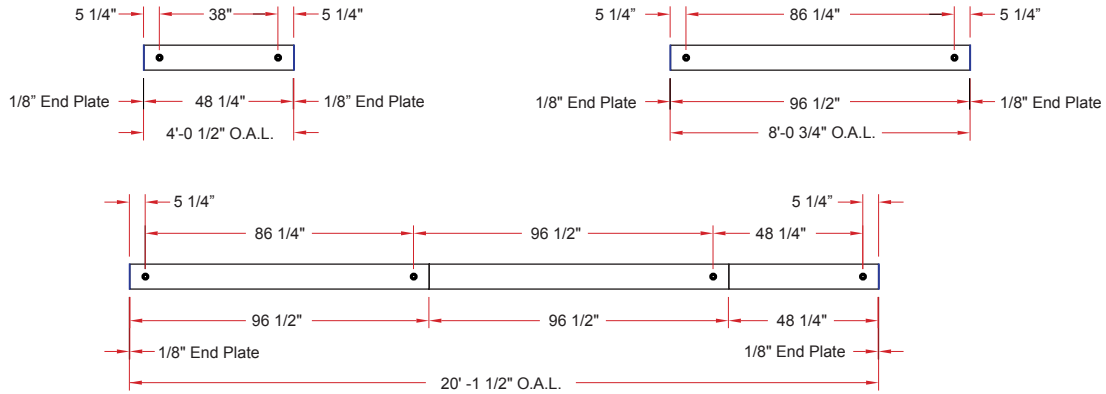

3.5 x 9/OCT DP

Lighting: Direct
Mounting: Pendant or Cable
Length: Stocked up to 8'
Connectors: Consult Factory For Details
Diffuser: Parabolic Aluminum Louver
Finish: Sand Finish
Options: Consult Factory

3.5 x 9/OCT DIP

Lighting: Direct/Indirect
Mounting: Pendant or Cable
Length: Stocked up to 8'
Connectors: Consult Factory For Details
Diffuser: Parabolic Aluminum Louver
Finish: Sand Finish
Options: Consult Factory