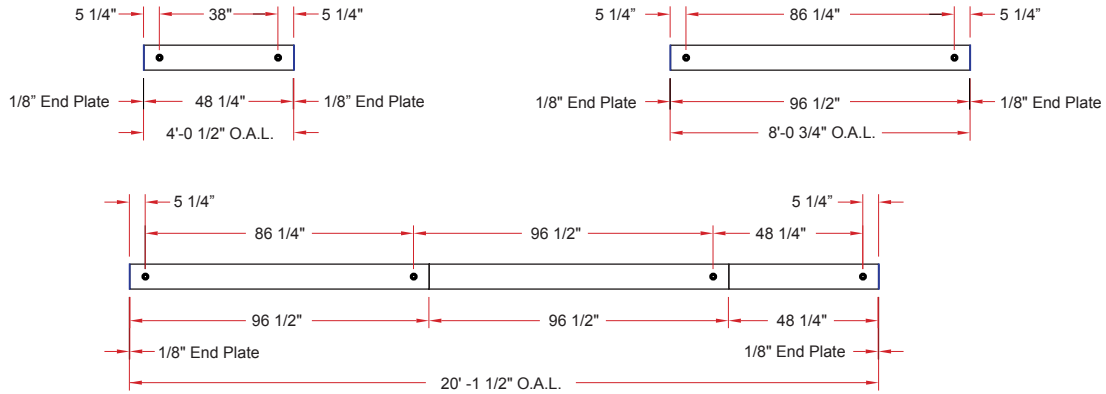

3.5 x 8/OCT DS

Lighting: Direct
Mounting: Surface
Length: Stocked up to 8'
Connectors: Consult Factory For Details
Diffuser: Parabolic Aluminum Louver
Finish: Sand Finish
Options: Consult Factory

3.5 x 8/OCT IP

Lighting: Indirect
Mounting: Pendant or Cable
Length: Stocked up to 8'
Connectors: Consult Factory For Details
Diffuser: None
Finish: Sand Finish
Options: Consult Factory