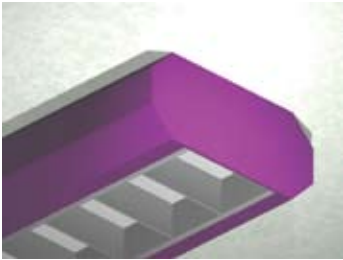

3.5 x 8/OCT DS

Lighting: Direct
Mounting: Surface
Length: Stocked up to 8'
Connectors: Consult Factory For Details
Diffuser: Parabolic Aluminum Louver
Finish: Sand Finish
Options: Consult Factory

3.5 x 8/OCT IP

Lighting: Indirect
Mounting: Pendant or Cable
Length: Stocked up to 8'
Connectors: Consult Factory For Details
Diffuser: None
Finish: Sand Finish
Options: Consult Factory