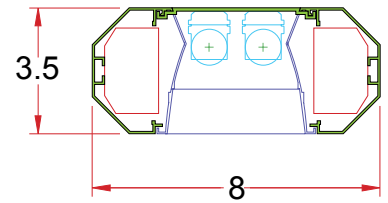

3.5 x 8/OCT DS

Lighting: Direct
Mounting: Surface
Length: Stocked up to 8'
Connectors: Consult Factory For Details
Diffuser: Parabolic Aluminum Louver
Finish: Sand Finish
Options: Consult Factory

3.5 x 8/OCT IP

Lighting: Indirect
Mounting: Pendant or Cable
Length: Stocked up to 8'
Connectors: Consult Factory For Details
Diffuser: None
Finish: Sand Finish
Options: Consult Factory