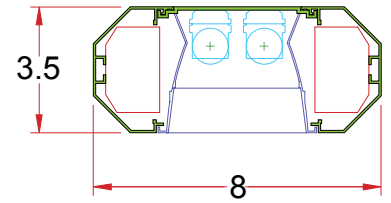

3.5 x 8/OCT DP

Lighting: Direct
Mounting: Pendant or Cable
Length: Stocked up to 8'
Connectors: Consult Factory For Details
Diffuser: Parabolic Aluminum Louver
Finish: Sand Finish
Options: Consult Factory

3.5 x 8/OCT DIP

Lighting: Direct/Indirect
Mounting: Pendant or Cable
Length: Stocked up to 8'
Connectors: Consult Factory For Details
Diffuser: Parabolic Aluminum Louver
Finish: Sand Finish
Options: Consult Factory