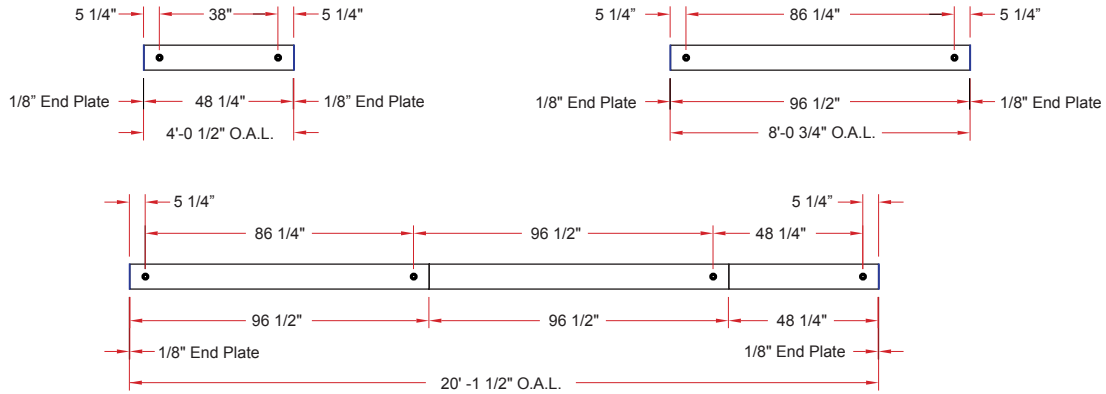

3.5 x 8/OCT DP

Lighting: Direct
Mounting: Pendant or Cable
Length: Stocked up to 8'
Connectors: Consult Factory For Details
Diffuser: Parabolic Aluminum Louver
Finish: Sand Finish
Options: Consult Factory

3.5 x 8/OCT DIP

Lighting: Direct/Indirect
Mounting: Pendant or Cable
Length: Stocked up to 8'
Connectors: Consult Factory For Details
Diffuser: Parabolic Aluminum Louver
Finish: Sand Finish
Options: Consult Factory