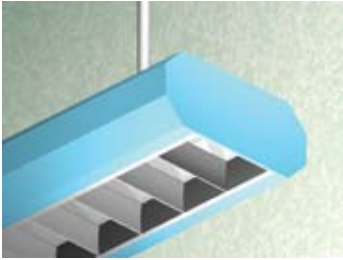

3.5 x 8/OCT DP

Lighting: Direct
Mounting: Pendant or Cable
Length: Stocked up to 8'
Connectors: Consult Factory For Details
Diffuser: Parabolic Aluminum Louver
Finish: Sand Finish
Options: Consult Factory

3.5 x 8/OCT DIP

Lighting: Direct/Indirect
Mounting: Pendant or Cable
Length: Stocked up to 8'
Connectors: Consult Factory For Details
Diffuser: Parabolic Aluminum Louver
Finish: Sand Finish
Options: Consult Factory