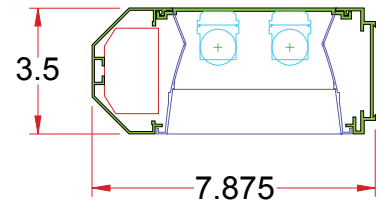

3.5 x 7.875/OCT DW

Lighting: Direct
Mounting: Wall
Length: Stocked up to 8'
Connectors: Consult Factory For Details
Diffuser: Parabolic Aluminum Louver
Finish: Sand Finish
Options: Consult Factory

· = .250" Dia. hole ** = (2) .875" Dia. holes

3.5 x 7.875/OCT DIW

Lighting: Direct/Indirect
Mounting: Wall
Length: Stocked up to 8'
Connectors: Consult Factory For Details
Diffuser: Parabolic Aluminum Louver
Finish: Sand Finish
Options: Consult Factory

· = .250" Dia. hole ** = (2) .875" Dia. holes