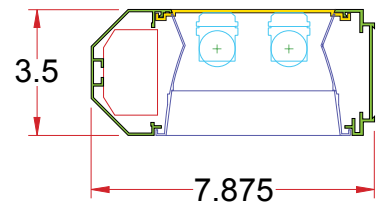

3.5 x 7.875/OCT DW

Lighting: Direct
Mounting: Wall
Length: Stocked up to 8'
Connectors: Consult Factory For Details
Diffuser: Parabolic Aluminum Louver
Finish: Sand Finish
Options: Consult Factory

· = .250" Dia. hole ** = (2) .875" Dia. holes

3.5 x 7.875/OCT DIW

Lighting: Direct/Indirect
Mounting: Wall
Length: Stocked up to 8'
Connectors: Consult Factory For Details
Diffuser: Parabolic Aluminum Louver
Finish: Sand Finish
Options: Consult Factory

· = .250" Dia. hole ** = (2) .875" Dia. holes