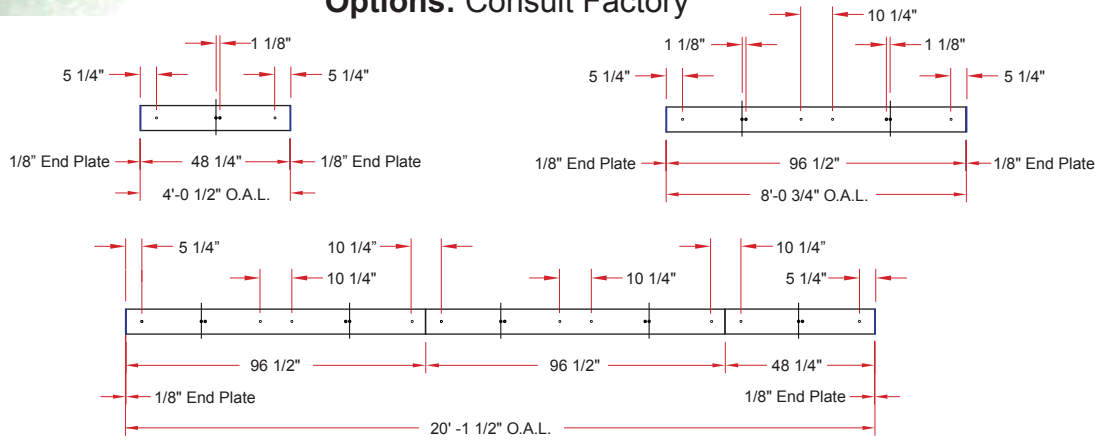

3.5 x 7.875/OCT DW

Lighting: Direct
Mounting: Wall
Length: Stocked up to 8'
Connectors: Consult Factory For Details
Diffuser: Parabolic Aluminum Louver
Finish: Sand Finish
Options: Consult Factory

· = .250" Dia. hole ** = (2) .875" Dia. holes

3.5 x 7.875/OCT DIW

Lighting: Direct/Indirect
Mounting: Wall
Length: Stocked up to 8'
Connectors: Consult Factory For Details
Diffuser: Parabolic Aluminum Louver
Finish: Sand Finish
Options: Consult Factory

· = .250" Dia. hole ** = (2) .875" Dia. holes