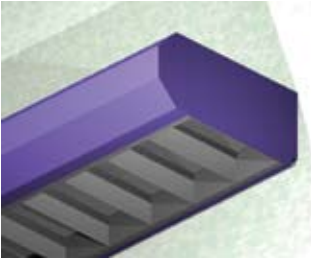

3.5 x 7.875/OCT DW

Lighting: Direct
Mounting: Wall
Length: Stocked up to 8'
Connectors: Consult Factory For Details
Diffuser: Parabolic Aluminum Louver
Finish: Sand Finish
Options: Consult Factory

· = .250" Dia. hole ** = (2) .875" Dia. holes

3.5 x 7.875/OCT DIW

Lighting: Direct/Indirect
Mounting: Wall
Length: Stocked up to 8'
Connectors: Consult Factory For Details
Diffuser: Parabolic Aluminum Louver
Finish: Sand Finish
Options: Consult Factory

· = .250" Dia. hole ** = (2) .875" Dia. holes