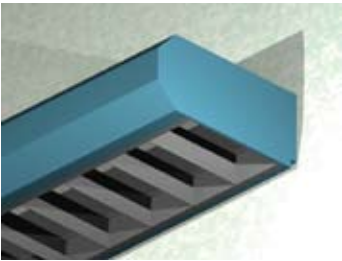

3.5 x 7.875/OCT DW

Lighting: Direct
Mounting: Wall
Length: Stocked up to 8'
Connectors: Consult Factory For Details
Diffuser: Parabolic Aluminum Louver
Finish: Sand Finish
Options: Consult Factory

· = .250" Dia. hole ** = (2) .875" Dia. holes

3.5 x 7.875/OCT DIW

Lighting: Direct/Indirect
Mounting: Wall
Length: Stocked up to 8'
Connectors: Consult Factory For Details
Diffuser: Parabolic Aluminum Louver
Finish: Sand Finish
Options: Consult Factory

· = .250" Dia. hole ** = (2) .875" Dia. holes