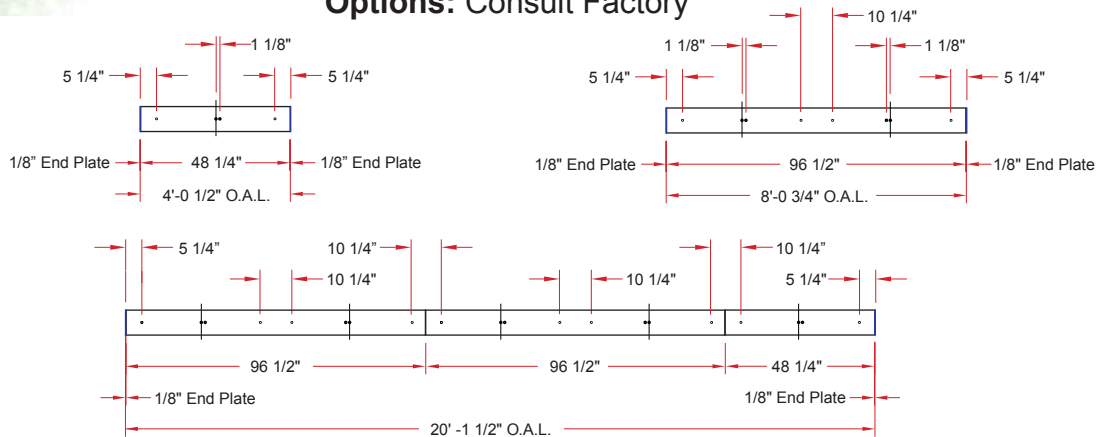

3.5 x 7.875/OCT DW

Lighting: Direct
Mounting: Wall
Length: Stocked up to 8'
Connectors: Consult Factory For Details
Diffuser: Parabolic Aluminum Louver
Finish: Sand Finish
Options: Consult Factory

· = .250" Dia. hole ** = (2) .875" Dia. holes

3.5 x 7.875/OCT DIW

Lighting: Direct/Indirect
Mounting: Wall
Length: Stocked up to 8'
Connectors: Consult Factory For Details
Diffuser: Parabolic Aluminum Louver
Finish: Sand Finish
Options: Consult Factory

· = .250" Dia. hole ** = (2) .875" Dia. holes