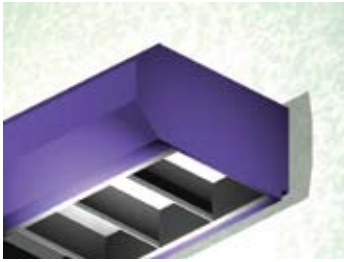

3.5 x 6.875/OCT DW

Lighting: Direct
Mounting: Wall
Length: Stocked up to 8'
Connectors: Consult Factory For Details
Diffuser: Parabolic Aluminum Louver
Finish: Sand Finish
Options: Consult Factory

3.5 x 6.875/OCT DIW

Lighting: Direct/Indirect
Mounting: Wall
Length: Stocked up to 8'
Connectors: Consult Factory For Details
Diffuser: Parabolic Aluminum Louver
Finish: Sand Finish
Options: Consult Factory