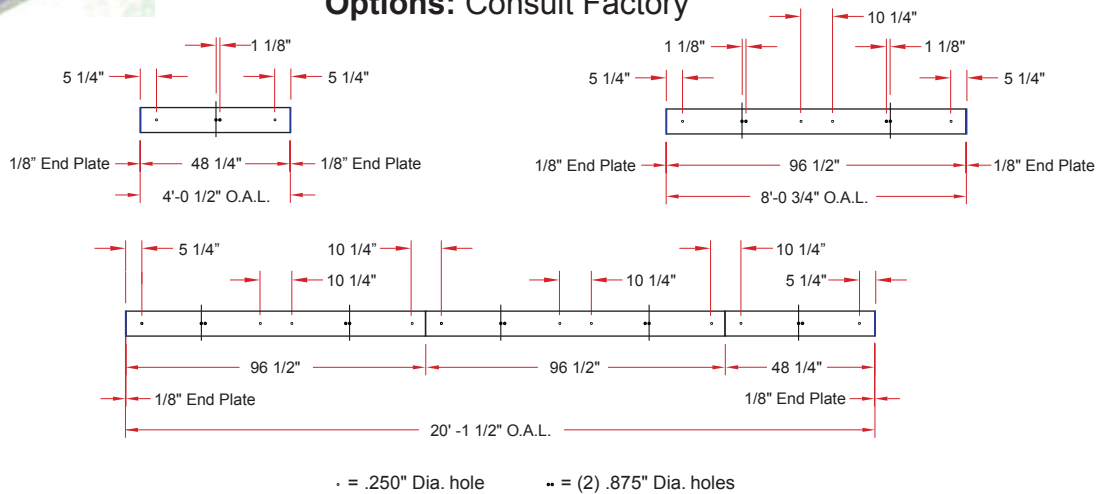

3.5 x 6.875/OCT DW

Lighting: Direct
Mounting: Wall
Length: Stocked up to 8'
Connectors: Consult Factory For Details
Diffuser: Parabolic Aluminum Louver
Finish: Sand Finish
Options: Consult Factory

3.5 x 6.875/OCT DIW

Lighting: Direct/Indirect
Mounting: Wall
Length: Stocked up to 8'
Connectors: Consult Factory For Details
Diffuser: Parabolic Aluminum Louver
Finish: Sand Finish
Options: Consult Factory