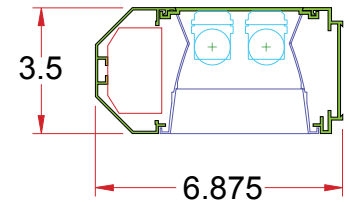

3.5 x 6.875/OCT DW

Lighting: Direct
Mounting: Wall
Length: Stocked up to 8'
Connectors: Consult Factory For Details
Diffuser: Parabolic Aluminum Louver
Finish: Sand Finish
Options: Consult Factory

3.5 x 6.875/OCT DIW

Lighting: Direct/Indirect
Mounting: Wall
Length: Stocked up to 8'
Connectors: Consult Factory For Details
Diffuser: Parabolic Aluminum Louver
Finish: Sand Finish
Options: Consult Factory