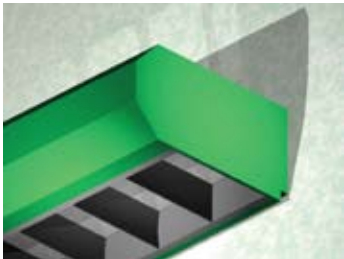

3.5 x 6.875/OCT DW

Lighting: Direct
Mounting: Wall
Length: Stocked up to 8'
Connectors: Consult Factory For Details
Diffuser: Parabolic Aluminum Louver
Finish: Sand Finish
Options: Consult Factory

3.5 x 6.875/OCT DIW

Lighting: Direct/Indirect
Mounting: Wall
Length: Stocked up to 8'
Connectors: Consult Factory For Details
Diffuser: Parabolic Aluminum Louver
Finish: Sand Finish
Options: Consult Factory